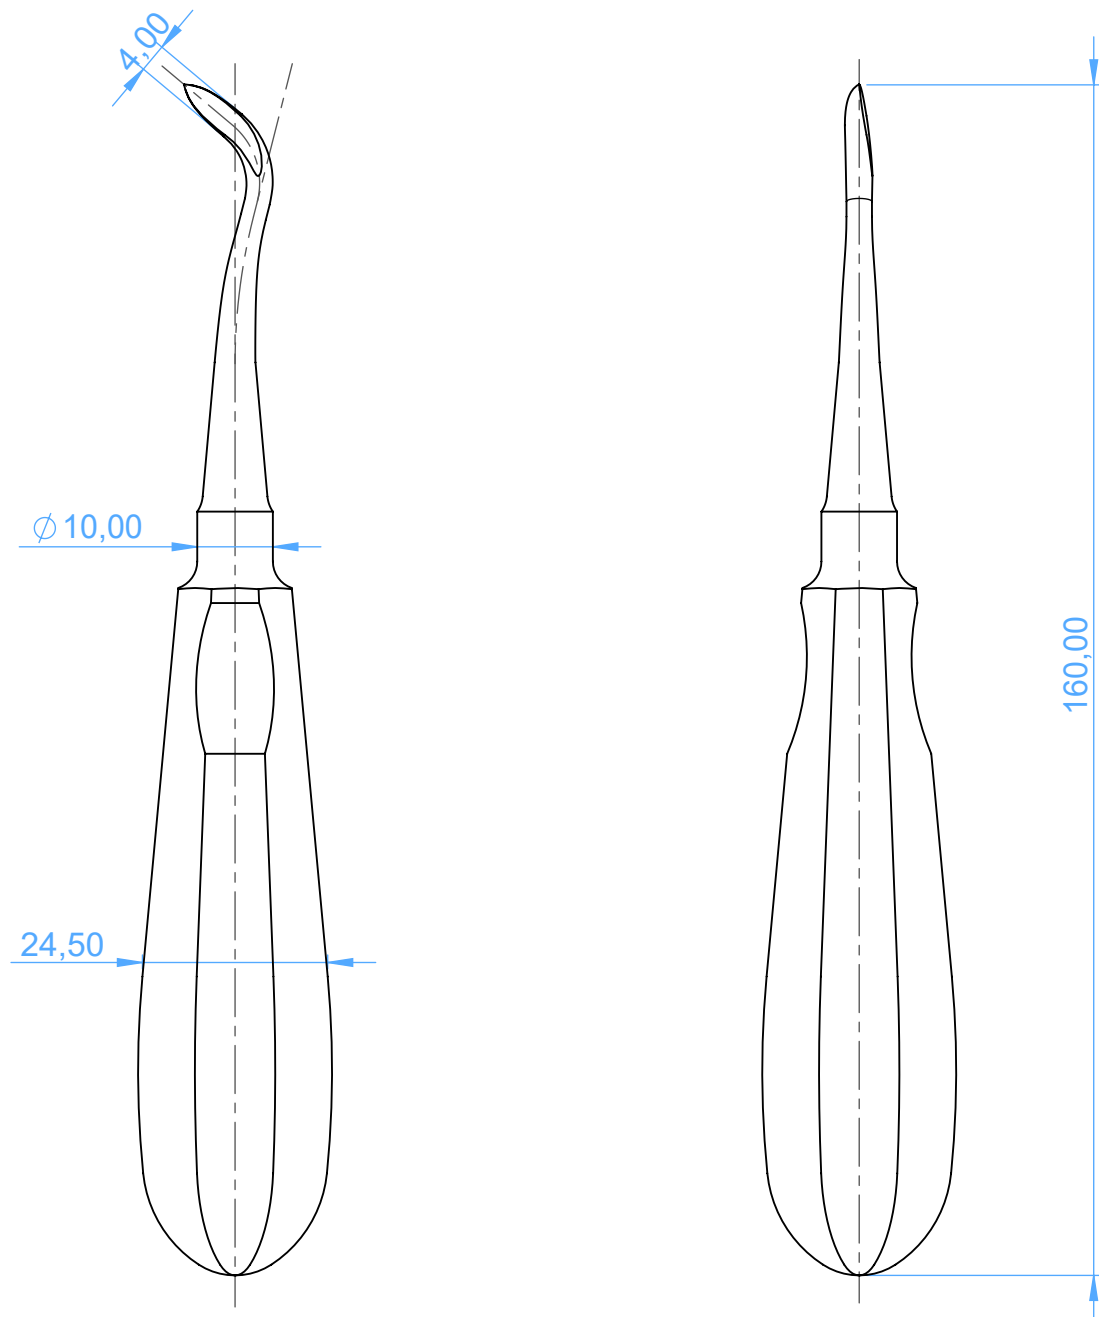

0223-16 Leva per radici - Root elevators with handle

16 Woodward

SCALE 1:1