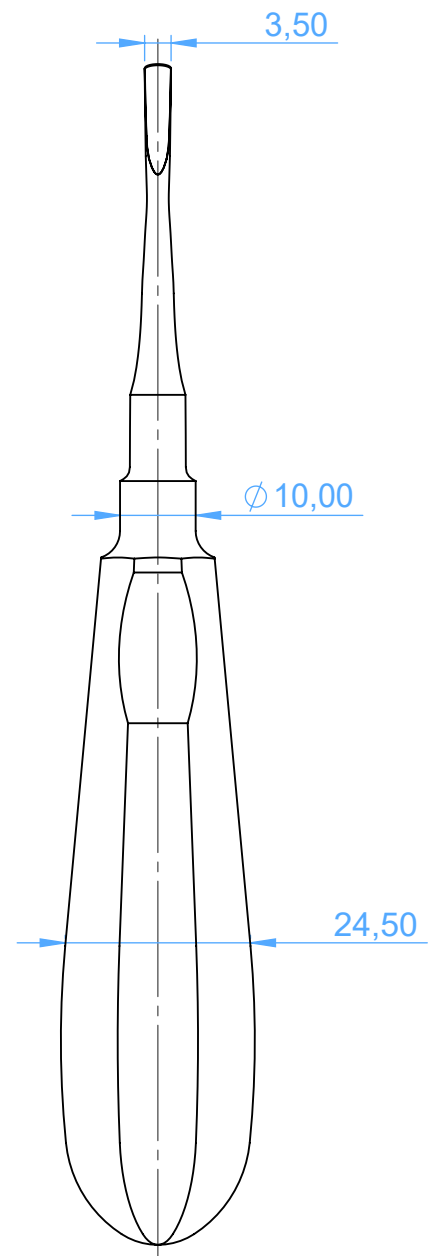

0229-2F - Root elevators with stainless steel handle-Leve per radici

2F Friedman

SCALE 1:1