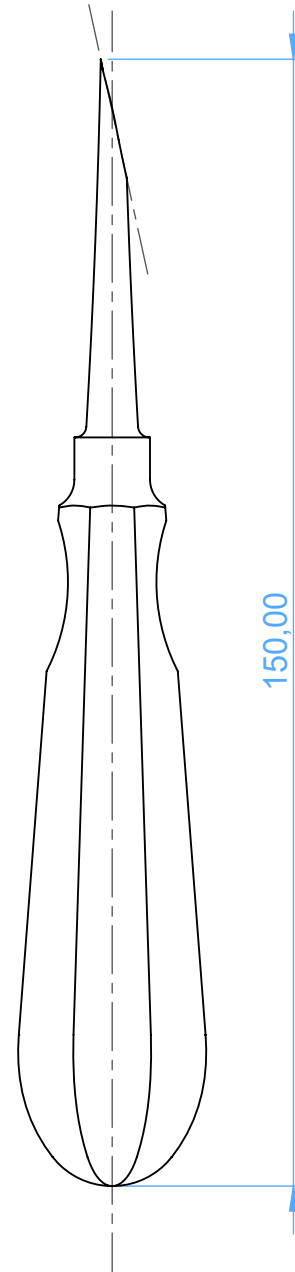

0229-3 - Root elevators with stainless steel handle-Leve per radici

3C Coupland

SCALE 1:1