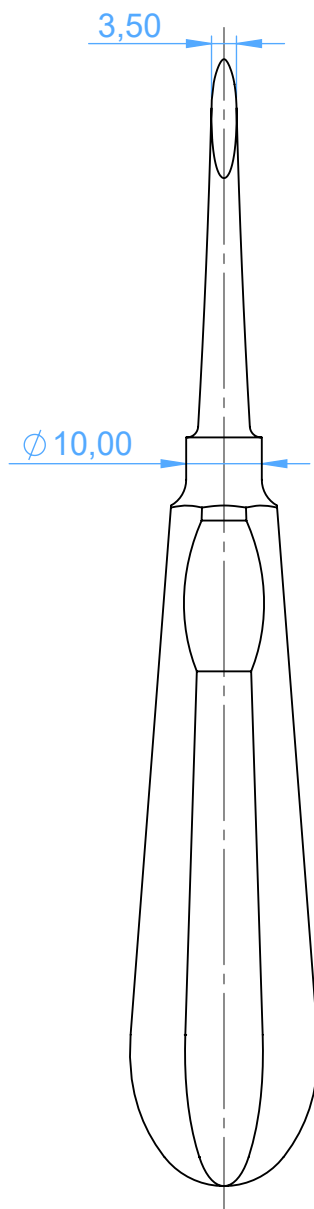

0229-3 - Root elevators with stainless steel handle-Leve per radici

3C Coupland

SCALE 1:1