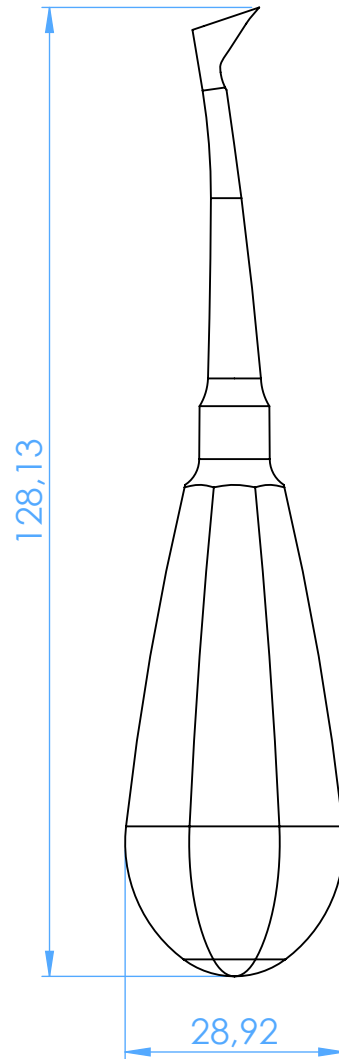

0243-8 - Leva per radici - Root elevators with handle

8 Cryer

SCALE 1:1

ASA DENTAL
MAKE PEOPLE SMILE