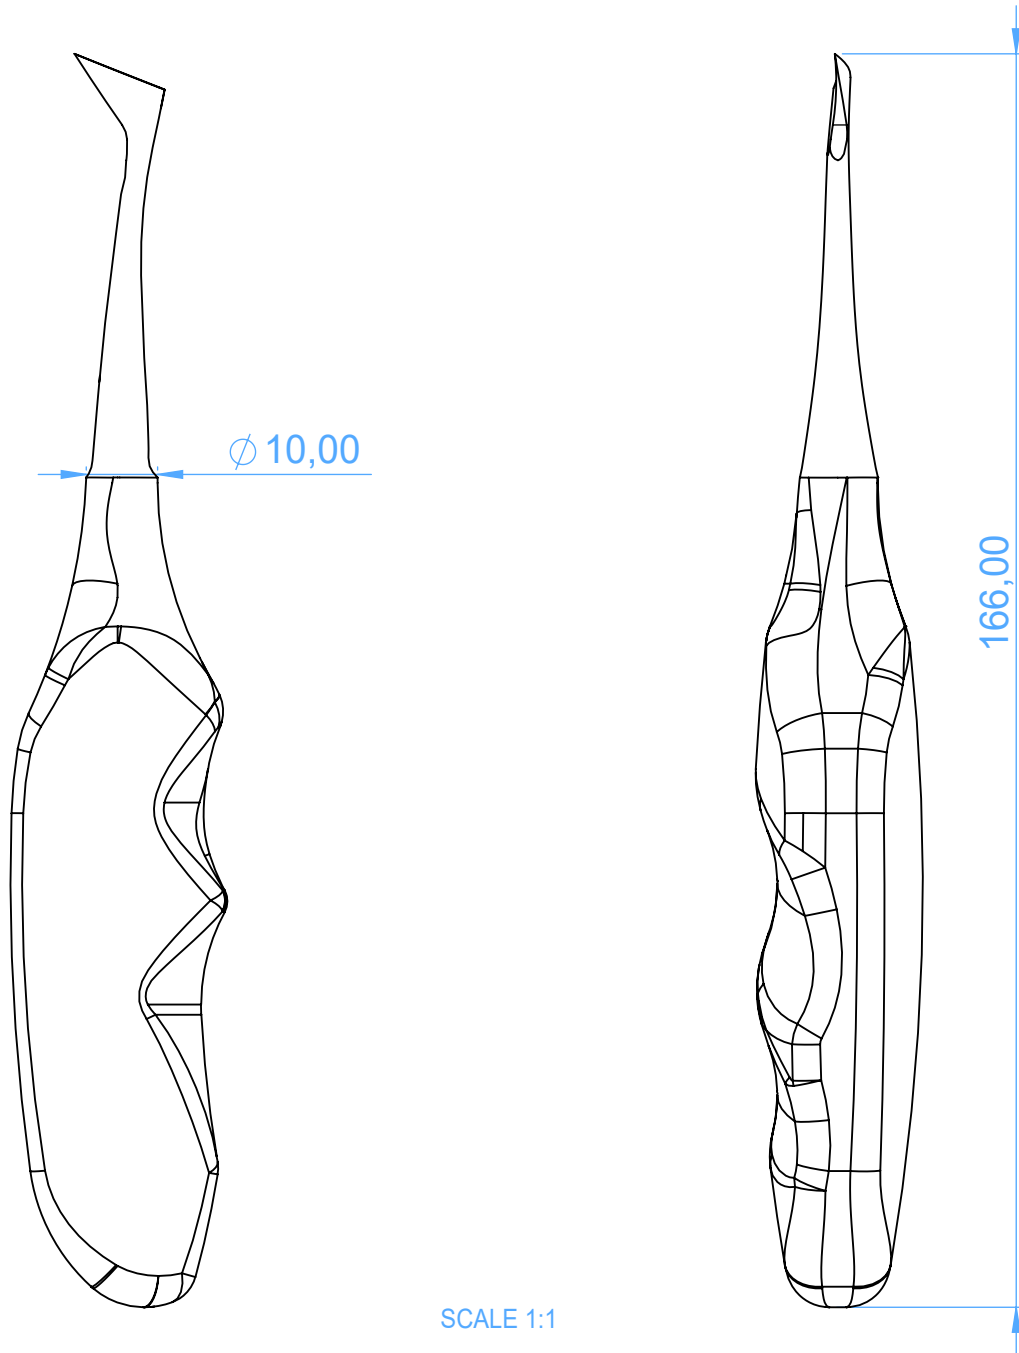

0270-25 - Root elevators with ANATOMICALLY SHAPED handle/Leve per radici con manico ANATOMICO

25 Cryer

SCALE 1:1

ASA DENTAL
MAKE PEOPLE SMILE