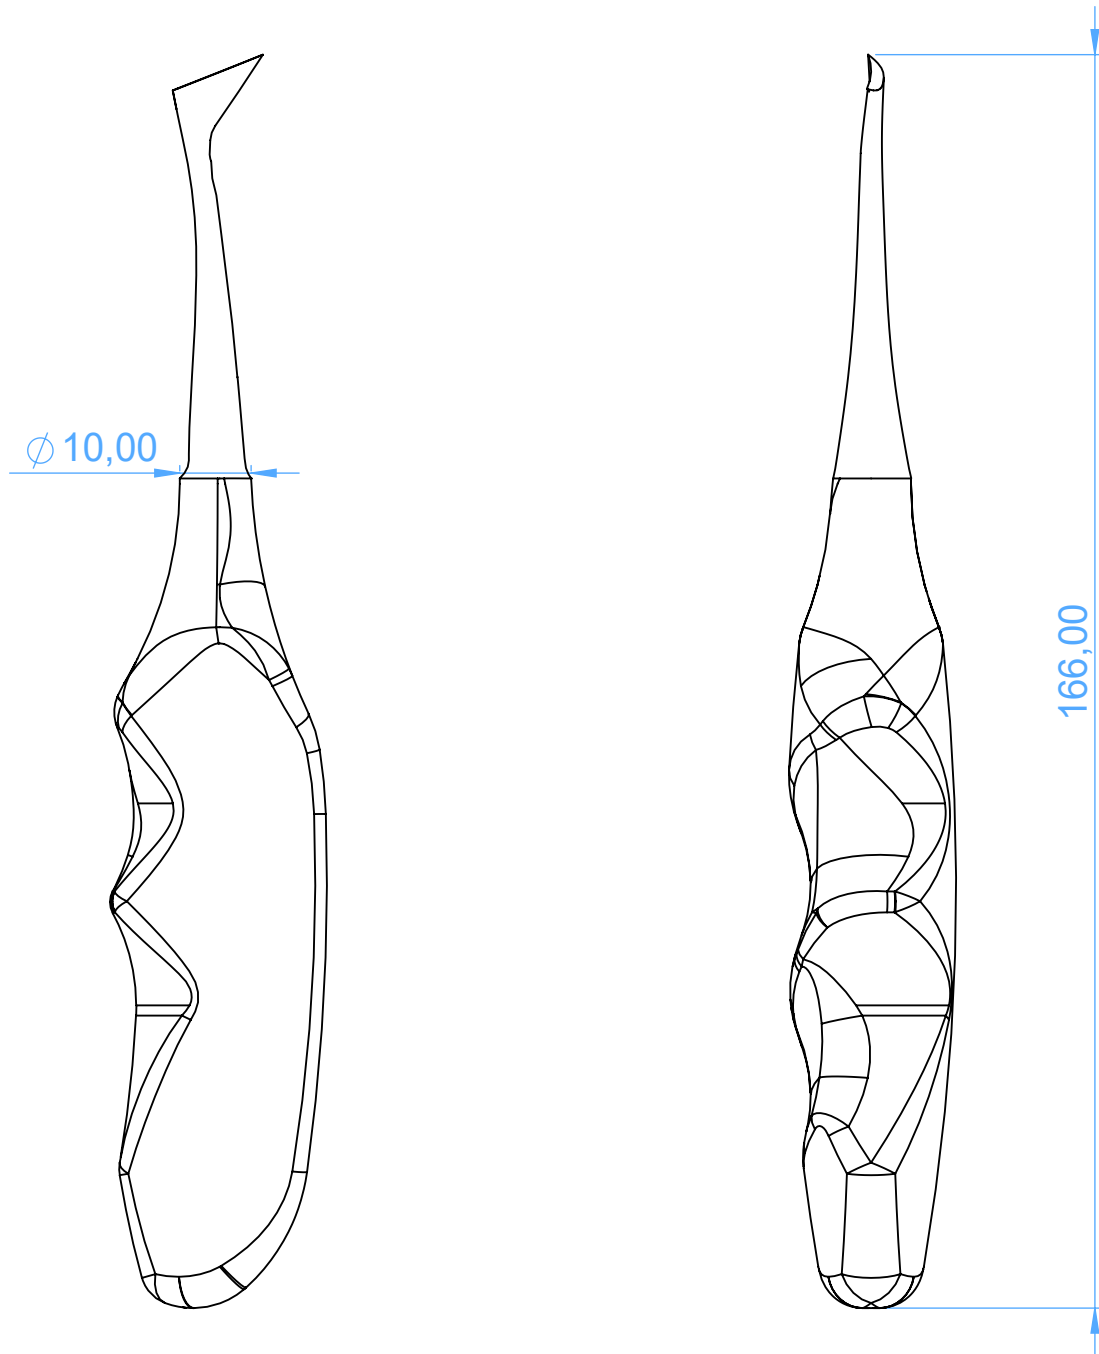

0270-26 - Root elevators with ANATOMICALLY SHAPED handle/Leve per radici con manico ANATOMICO

26 Cryer

SCALE 1:1

**ASA DENTAL**  
MAKE PEOPLE SMILE