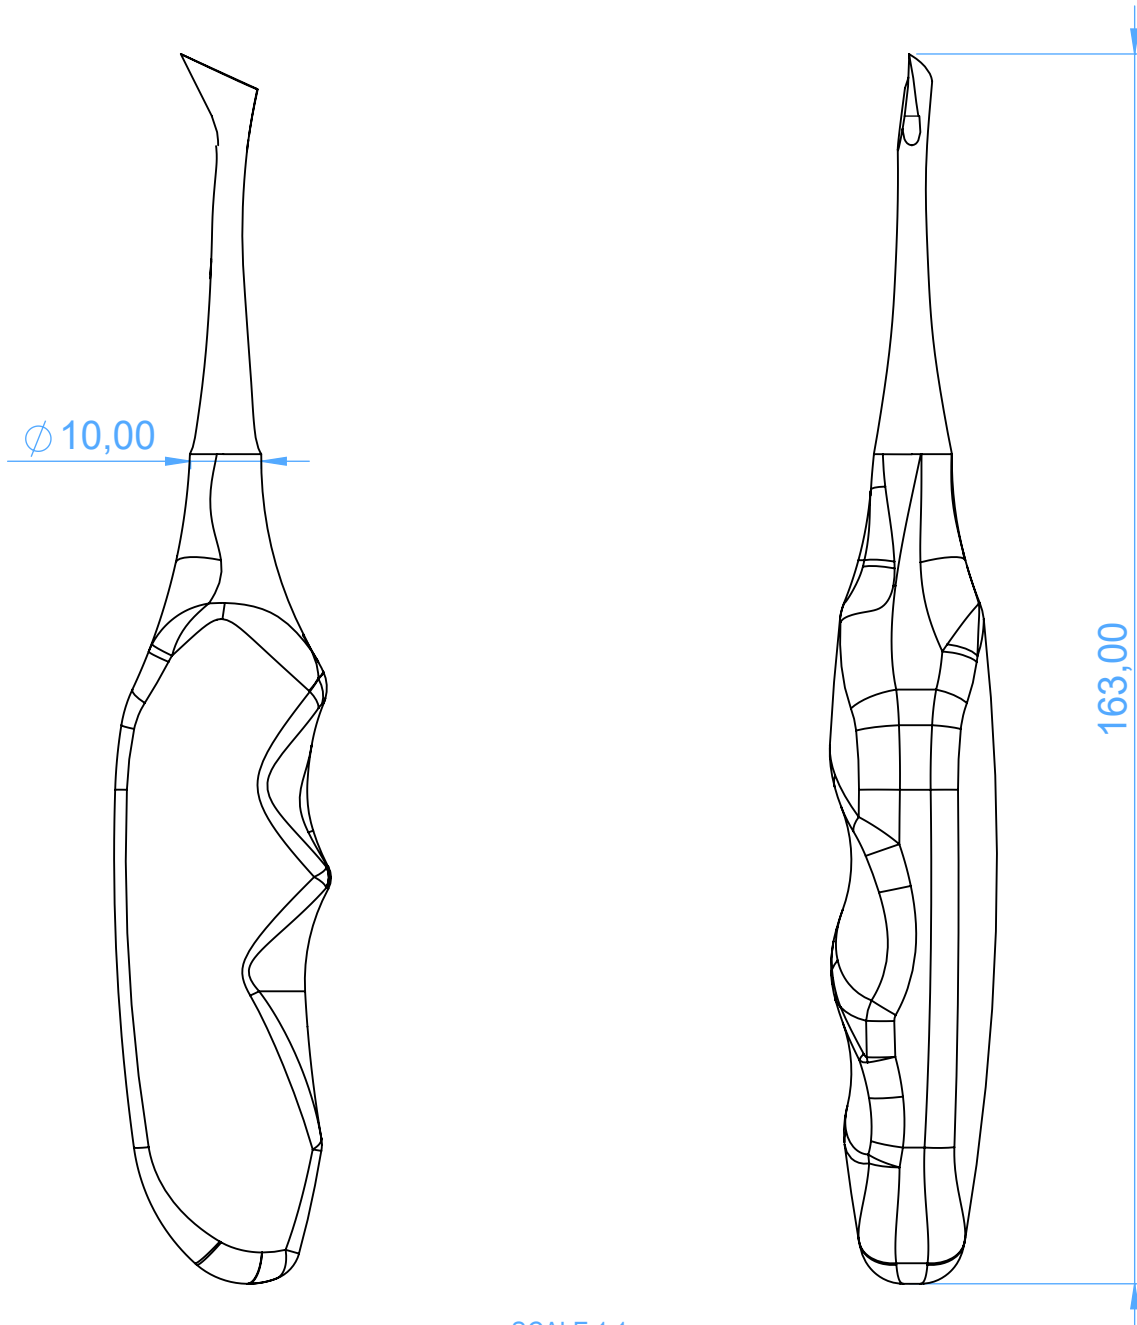

0270-44 - Root elevators with ANATOMICALLY SHAPED handle/Leve per radici con manico ANATOMICO

44 Cryer

SCALE 1:1