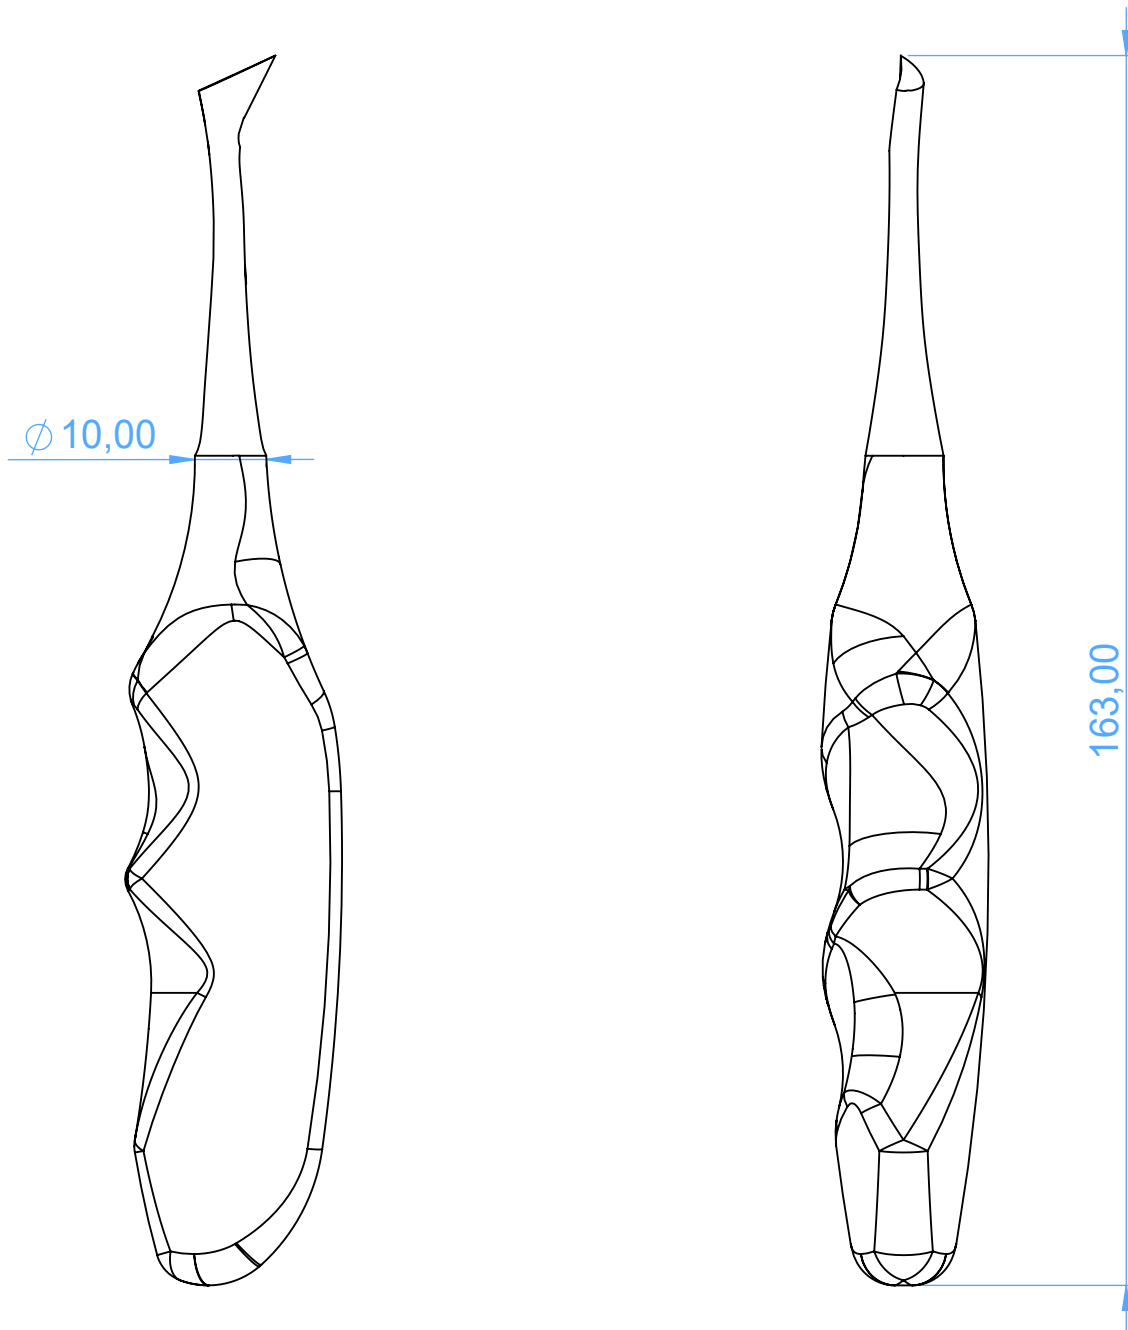

0270-45 - Root elevators with ANATOMICALLY SHAPED handle/Leve per radici con manico ANATOMICO

45 Cryer

SCALE 1:1