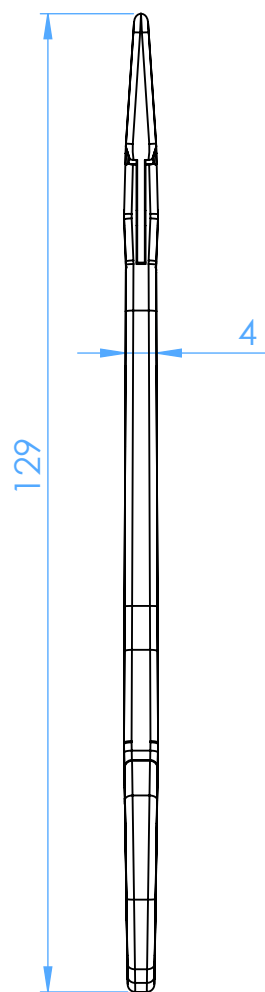

0407-13TC - Needle holders / Porta aghi

TC Halsey-Smooth smooth jaws

SCALE 1:1