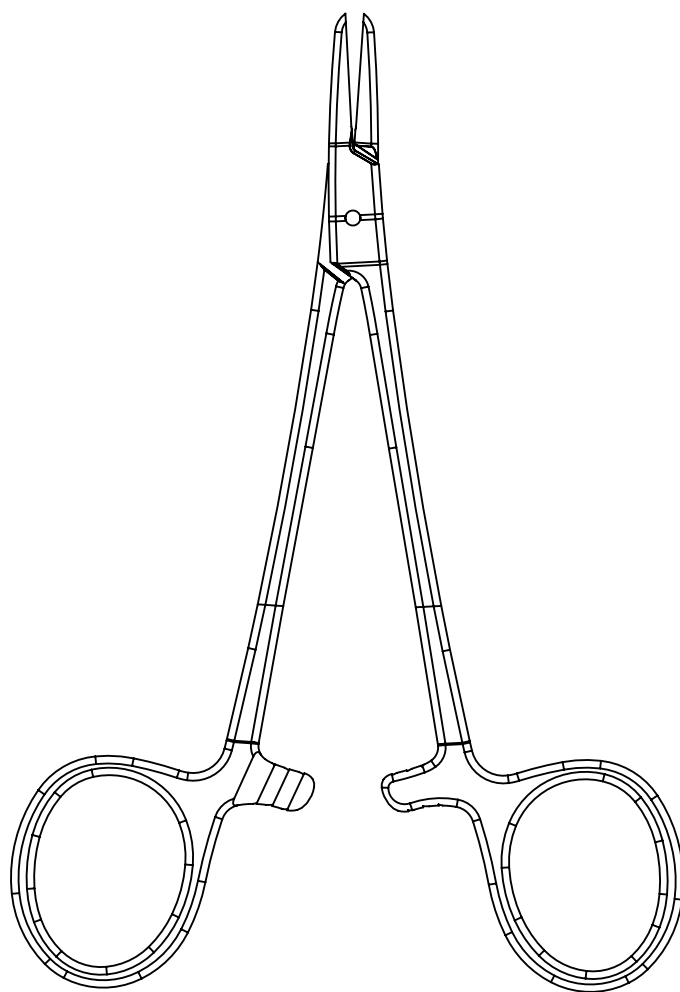

0407-13TC - Needle holders / Porta aghi

TC Halsey-Smooth smooth jaws

SCALE 1:1