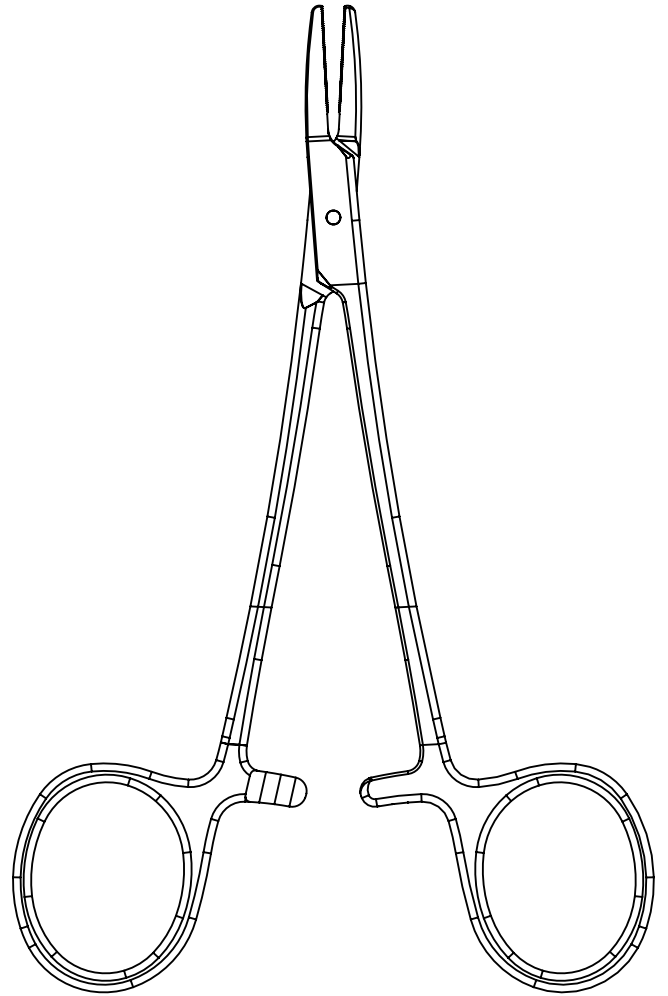

0408-13TC - Needle holders / Porta aghi

TC Halsey

SCALE 1:1