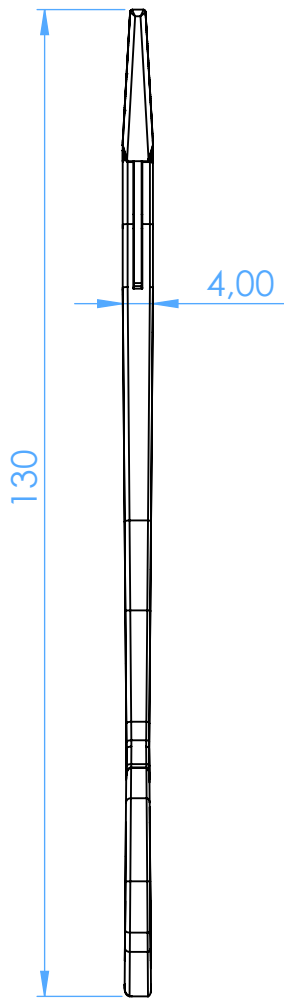

0408-13TC - Needle holders / Porta aghi

TC Halsey

SCALE 1:1