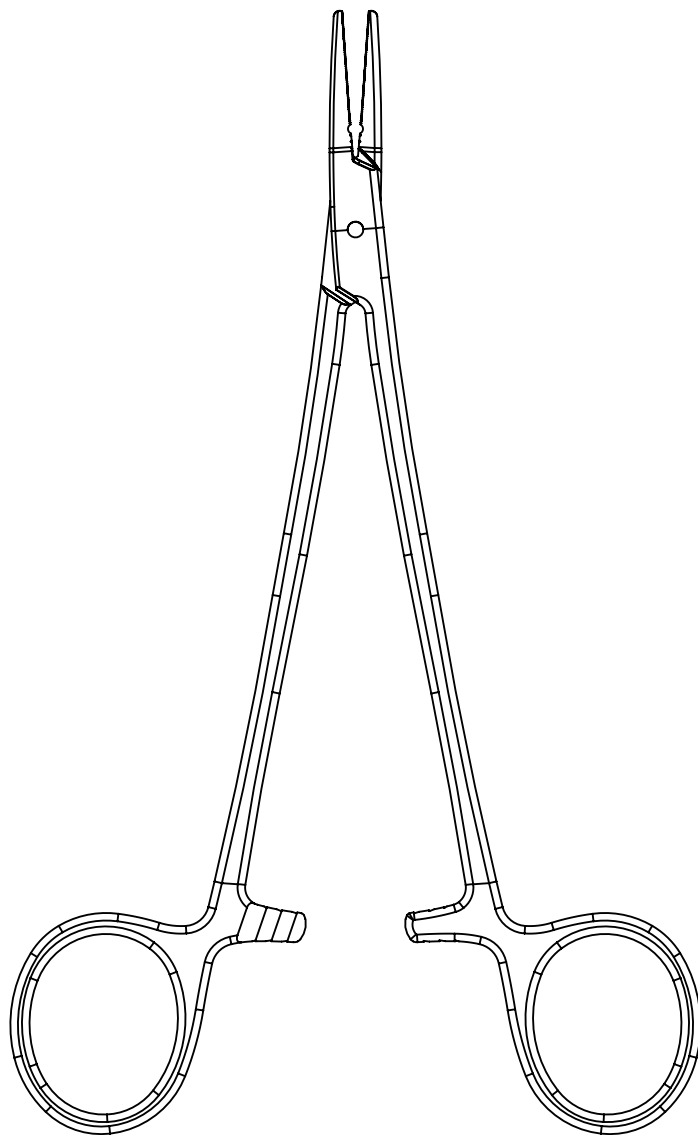

0410-15 - Needle holders / Porta aghi

Crile-Wood

SCALE 1:1