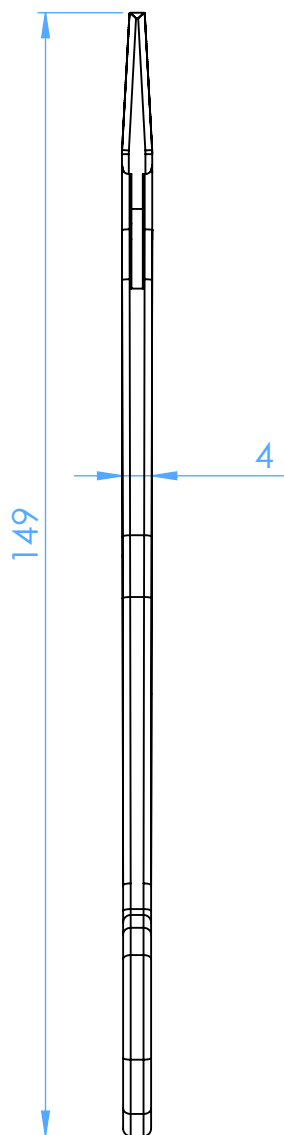

0410-15 - Needle holders / Porta aghi

Crile-Wood

SCALE 1:1