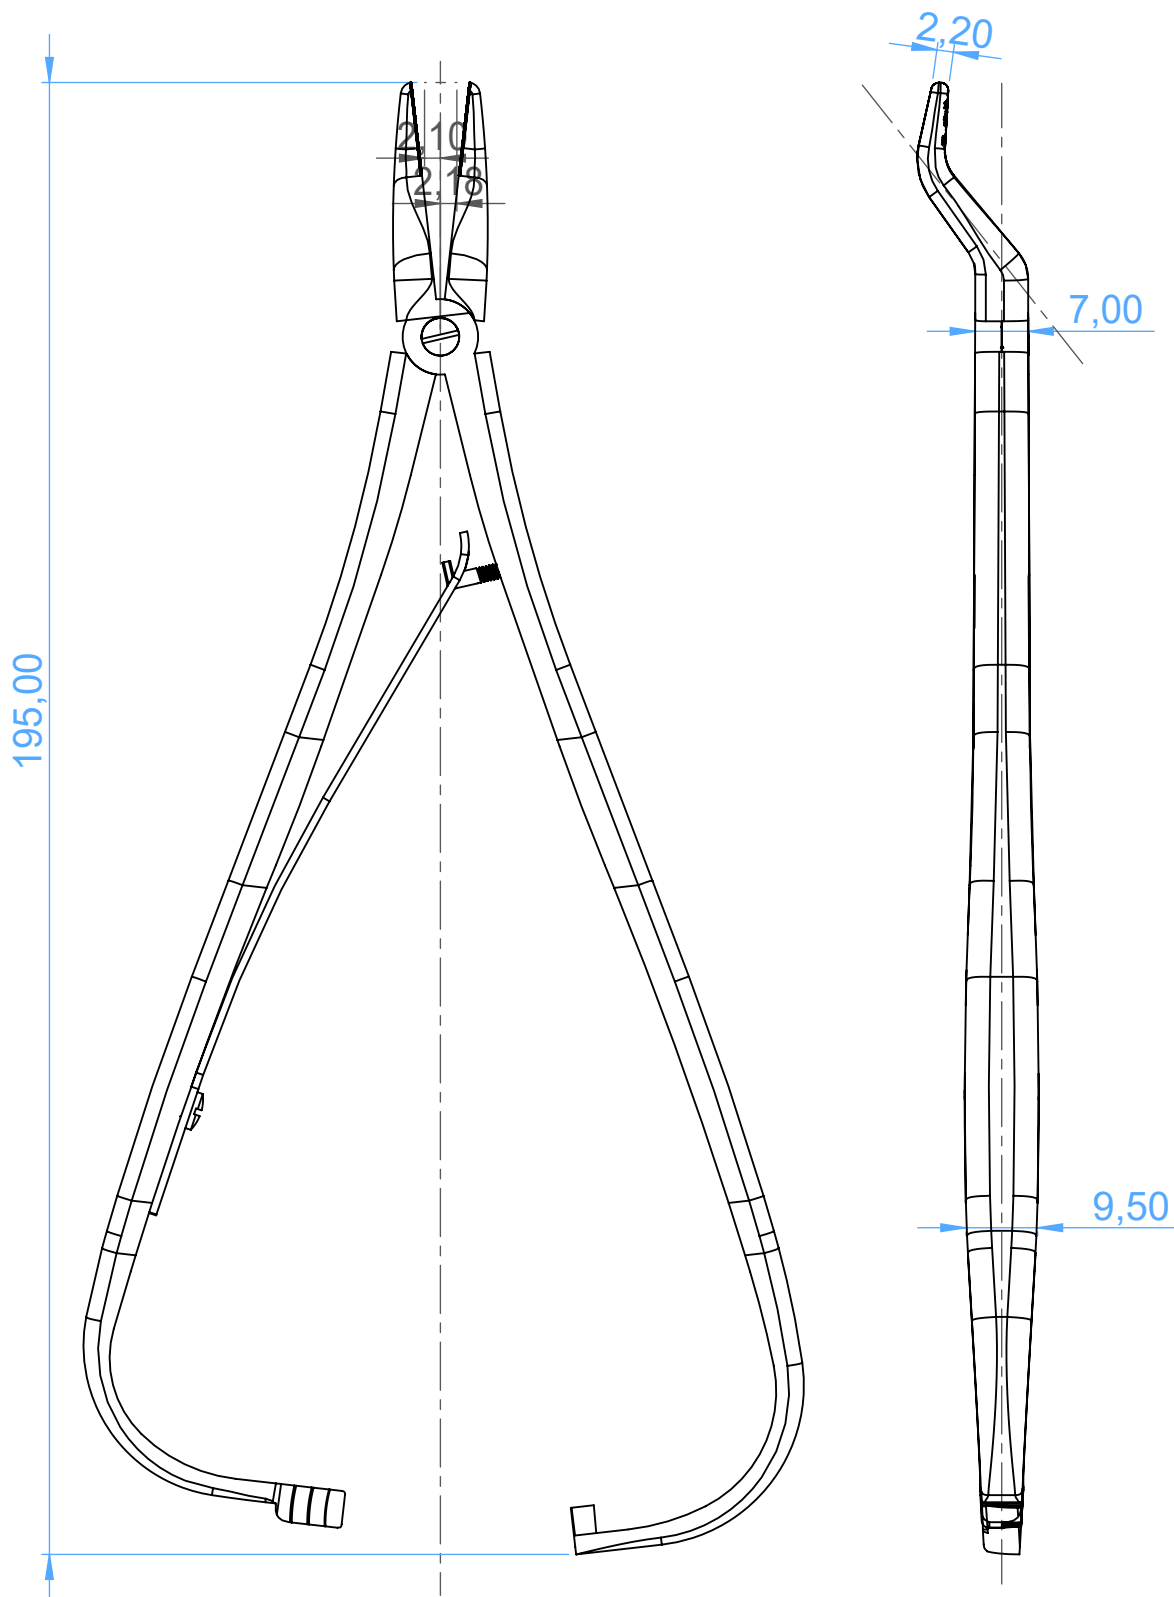

0422-19 - Needle holders Porta aghi

Eiselberg-Mathieu

SCALE 1:1