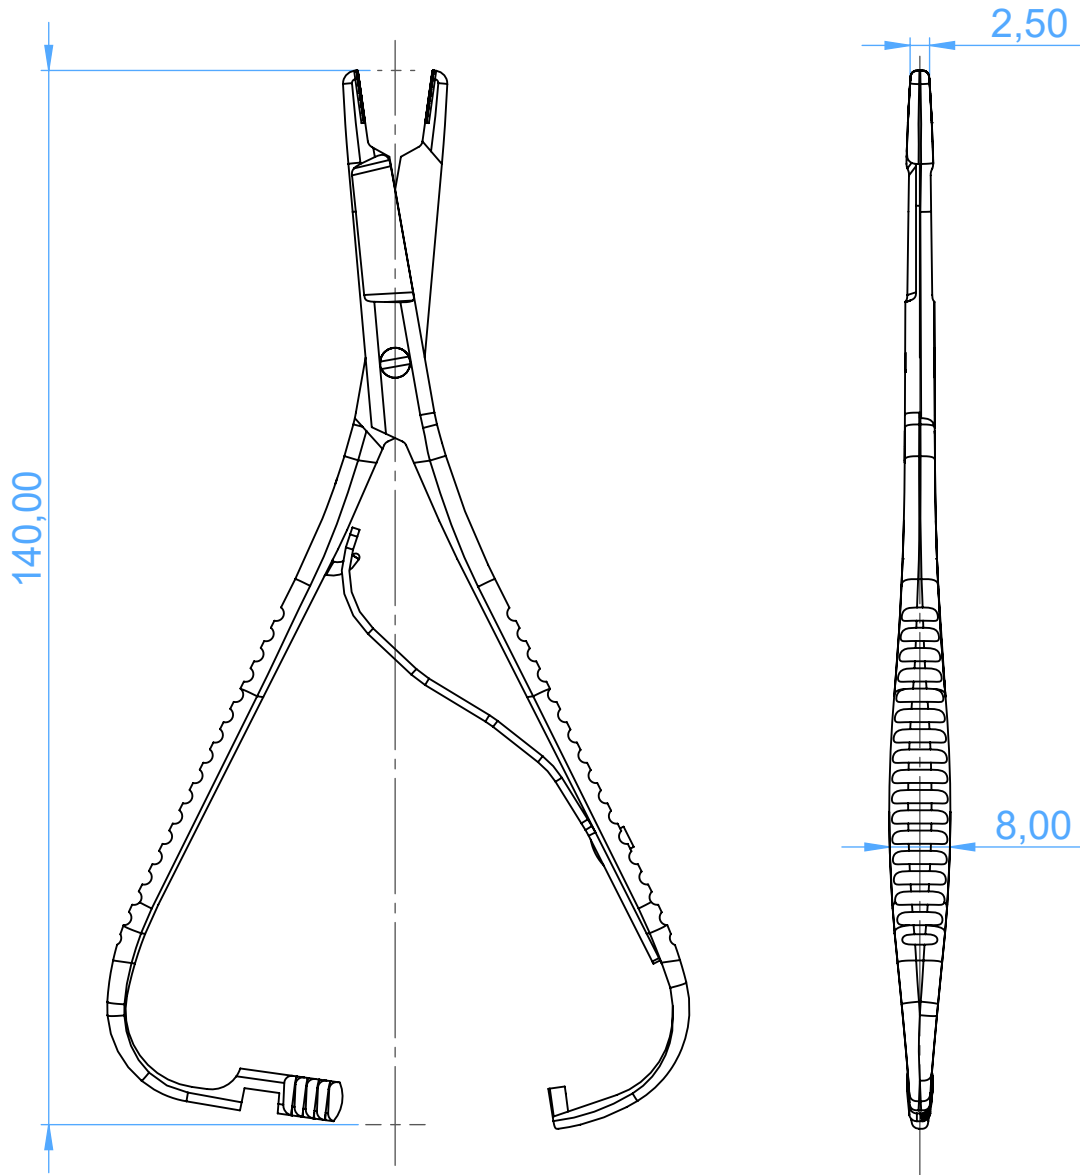

0432-14TC - Needle holders/Porta aghi

TC Mathieu

SCALE 1:1