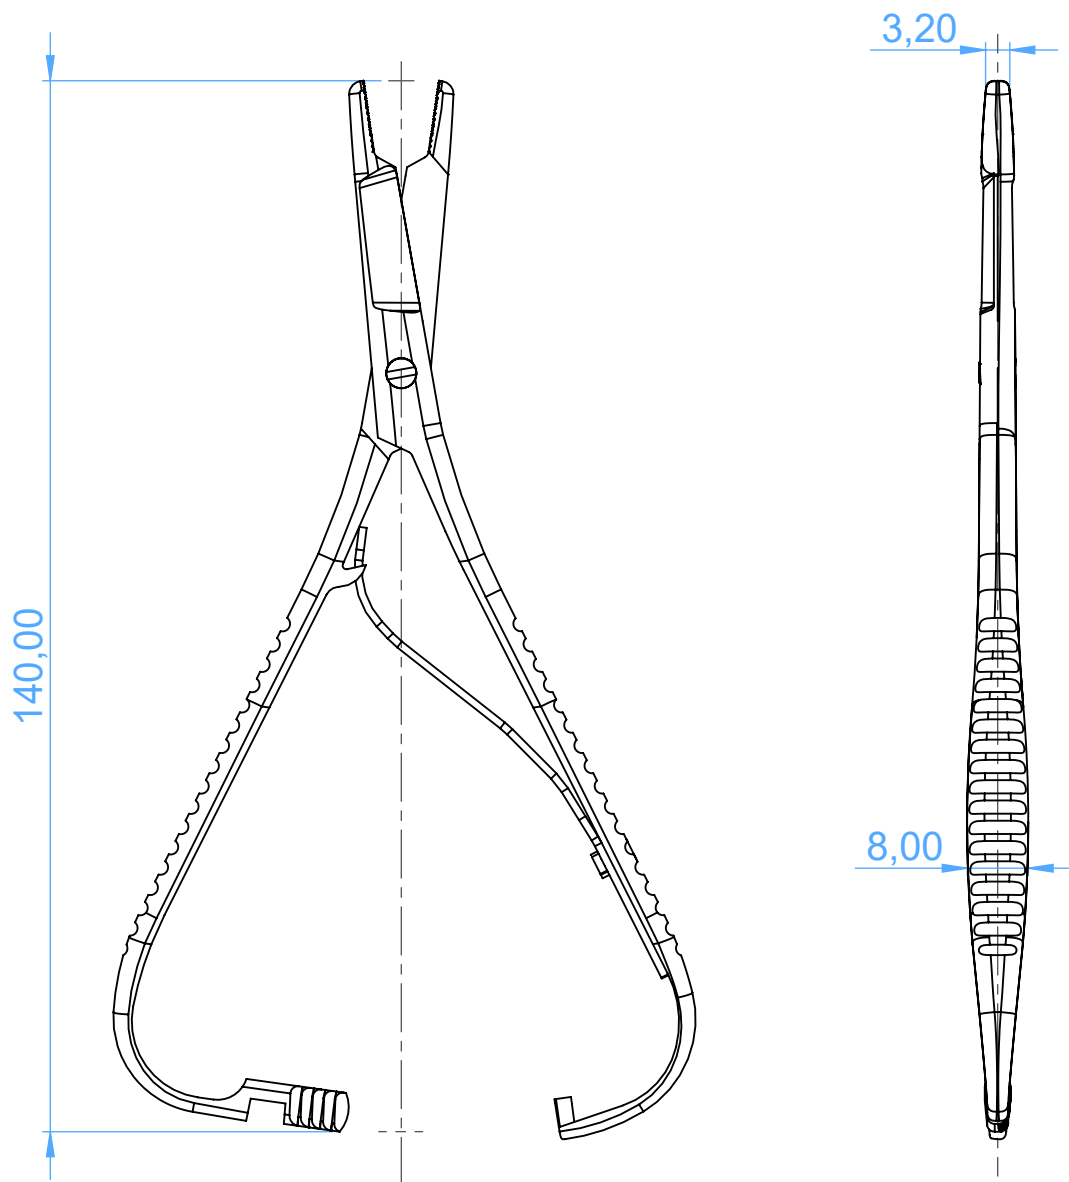

0432-14 - Needle holders/Porta aghi

Mathieu
scissors combined

SCALE 1:1