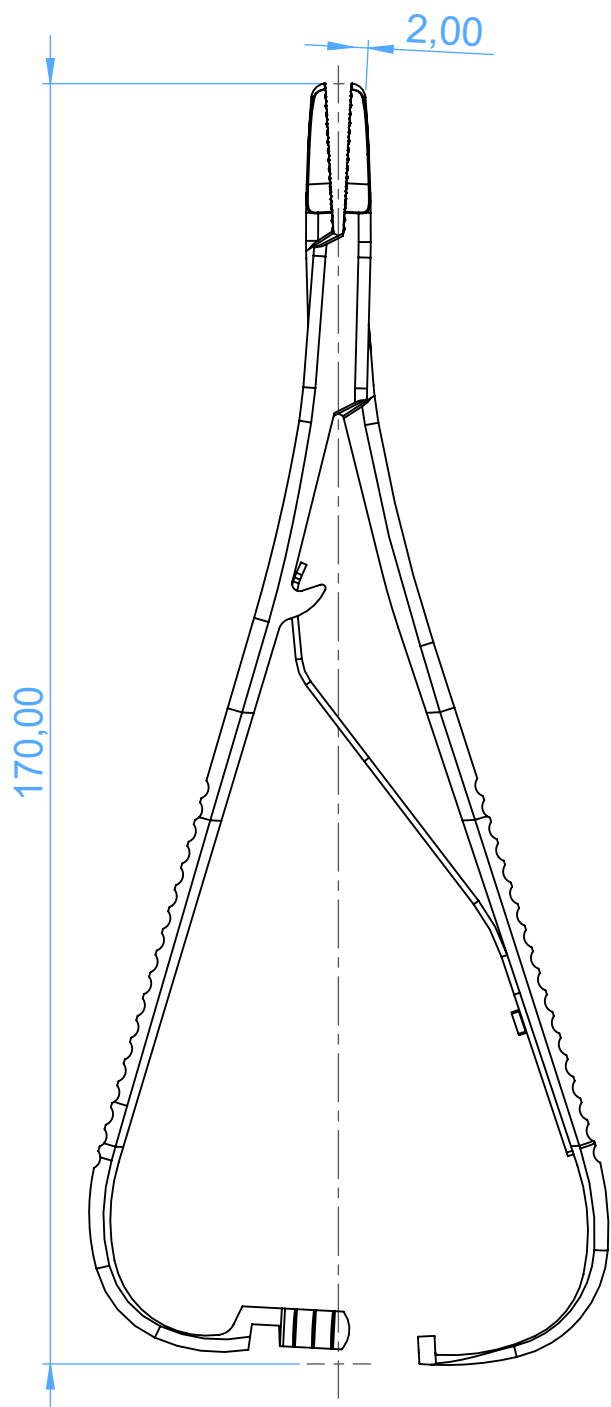

# 0432-17 - Needle holders/Porta aghi

Lichtenberg  
smooth action  
17 cm

SCALE 1:1