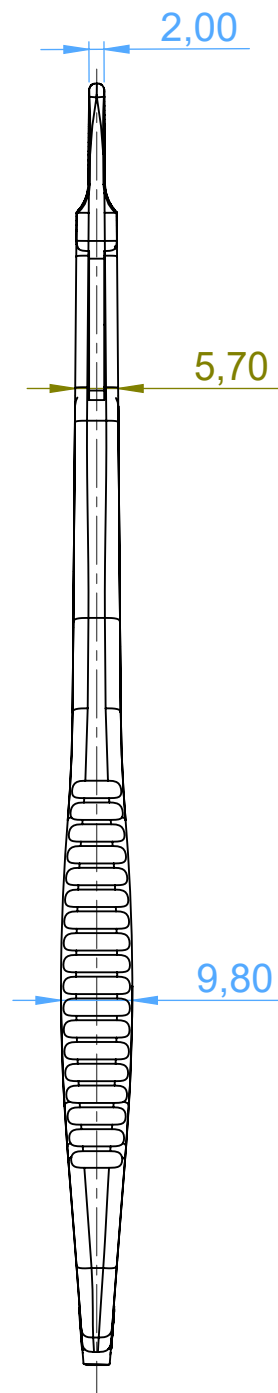

# 0432-17 - Needle holders/Porta aghi

Lichtenberg  
smooth action  
17 cm

SCALE 1:1