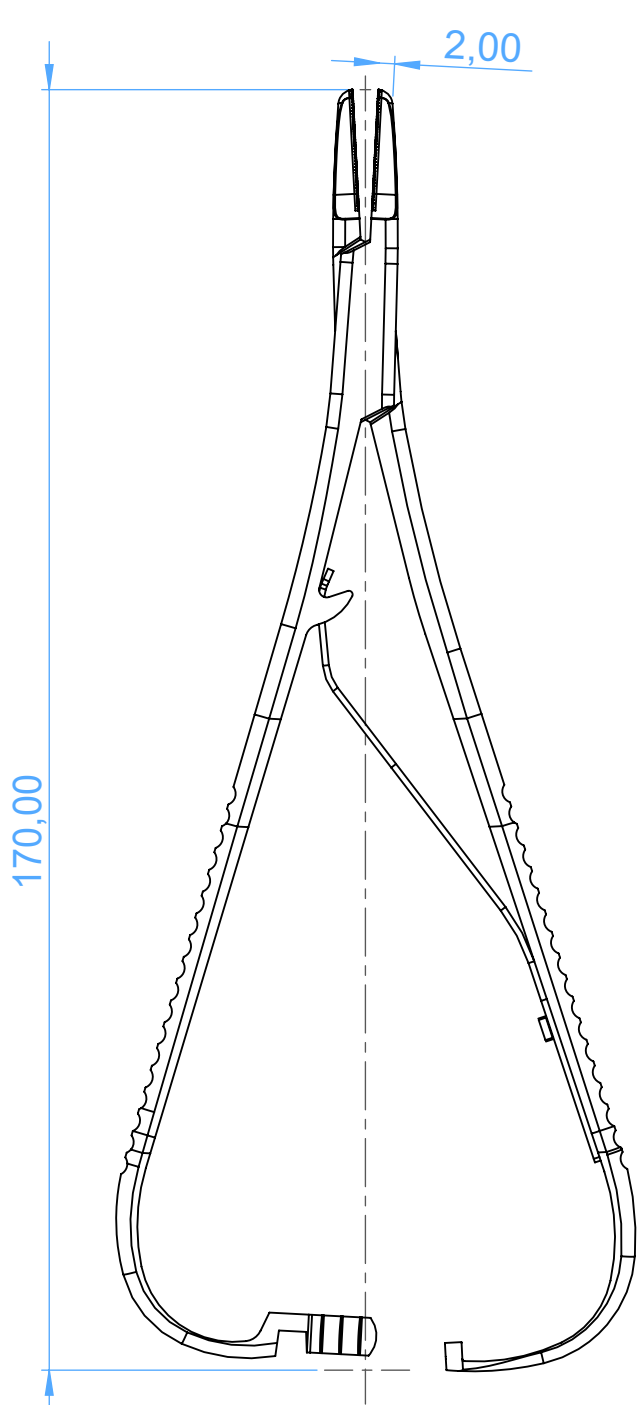

# 0437-17TC - Needle holders/Porta aghi

TC Lichtenberg  
17 cm

SCALE 1:1