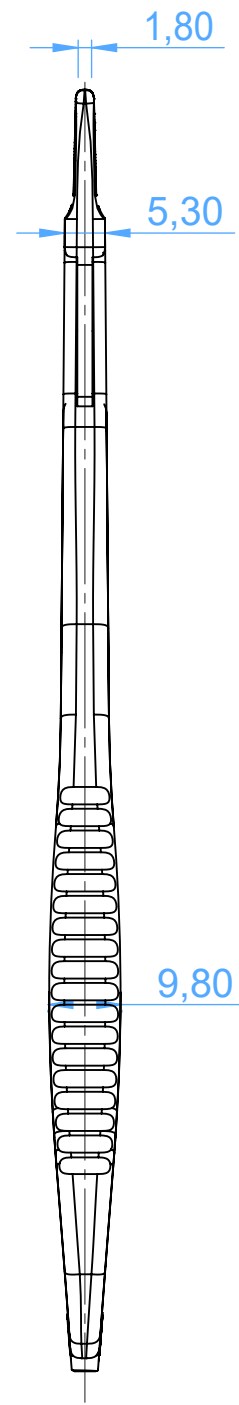

# 0437-17TC - Needle holders/Porta aghi

TC Lichtenberg  
17 cm

SCALE 1:1