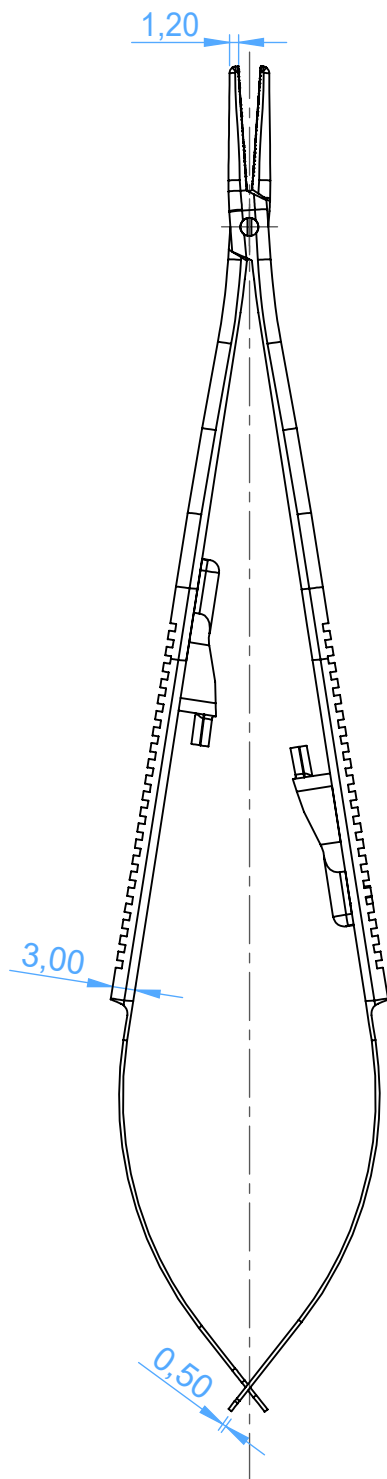

0440TH-18 - NEEDLE HOLDERS / Porta Aghi

Castroviejo

SCALE 1:1