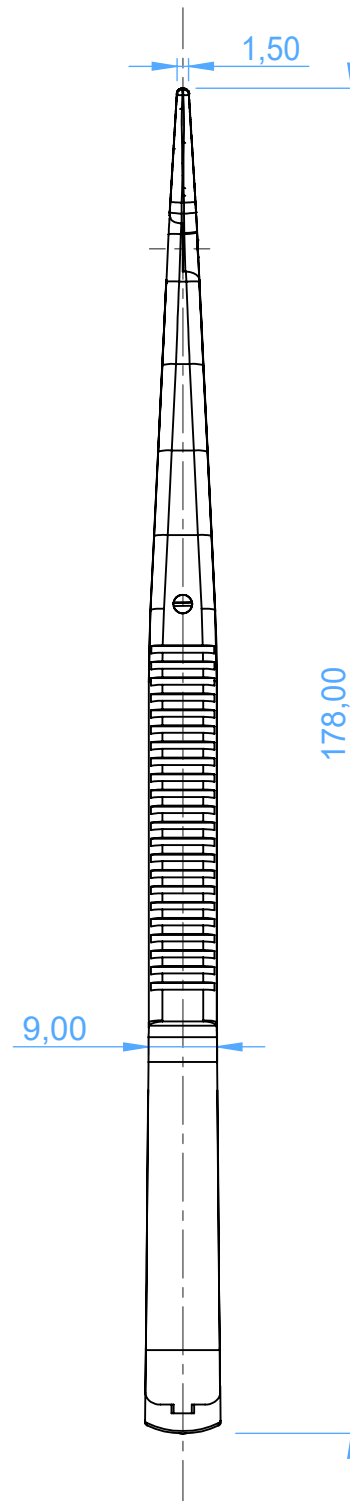

0440TH-18 - NEEDLE HOLDERS / Porta Aghi

Castroviejo

SCALE 1:1