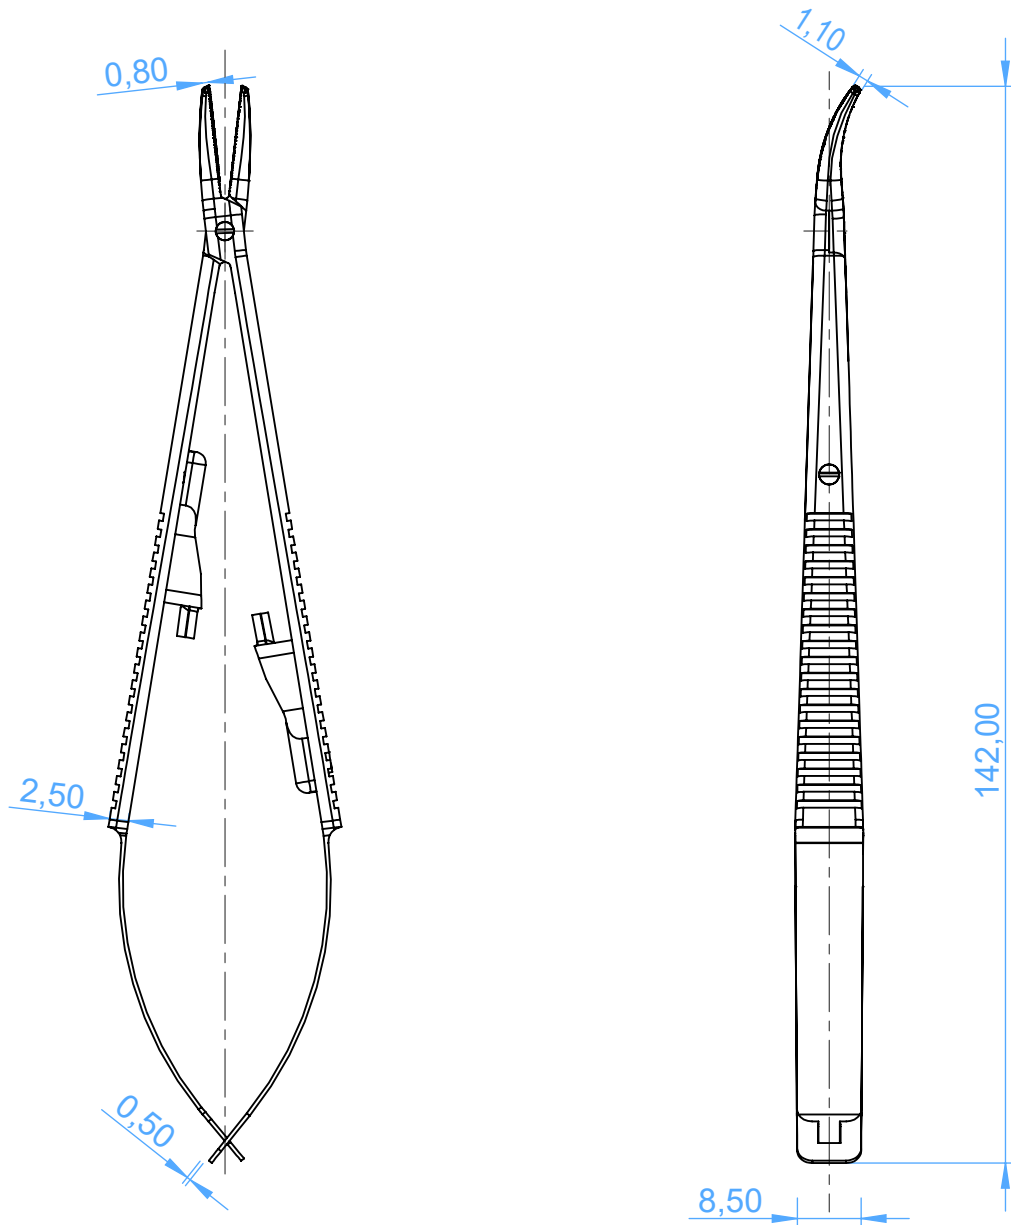

0441TH-14 - NEDDLE HOLDERS / Porta Aghi

CASTROVIEJO WITH CURVED JAWS

SCALE 1:1