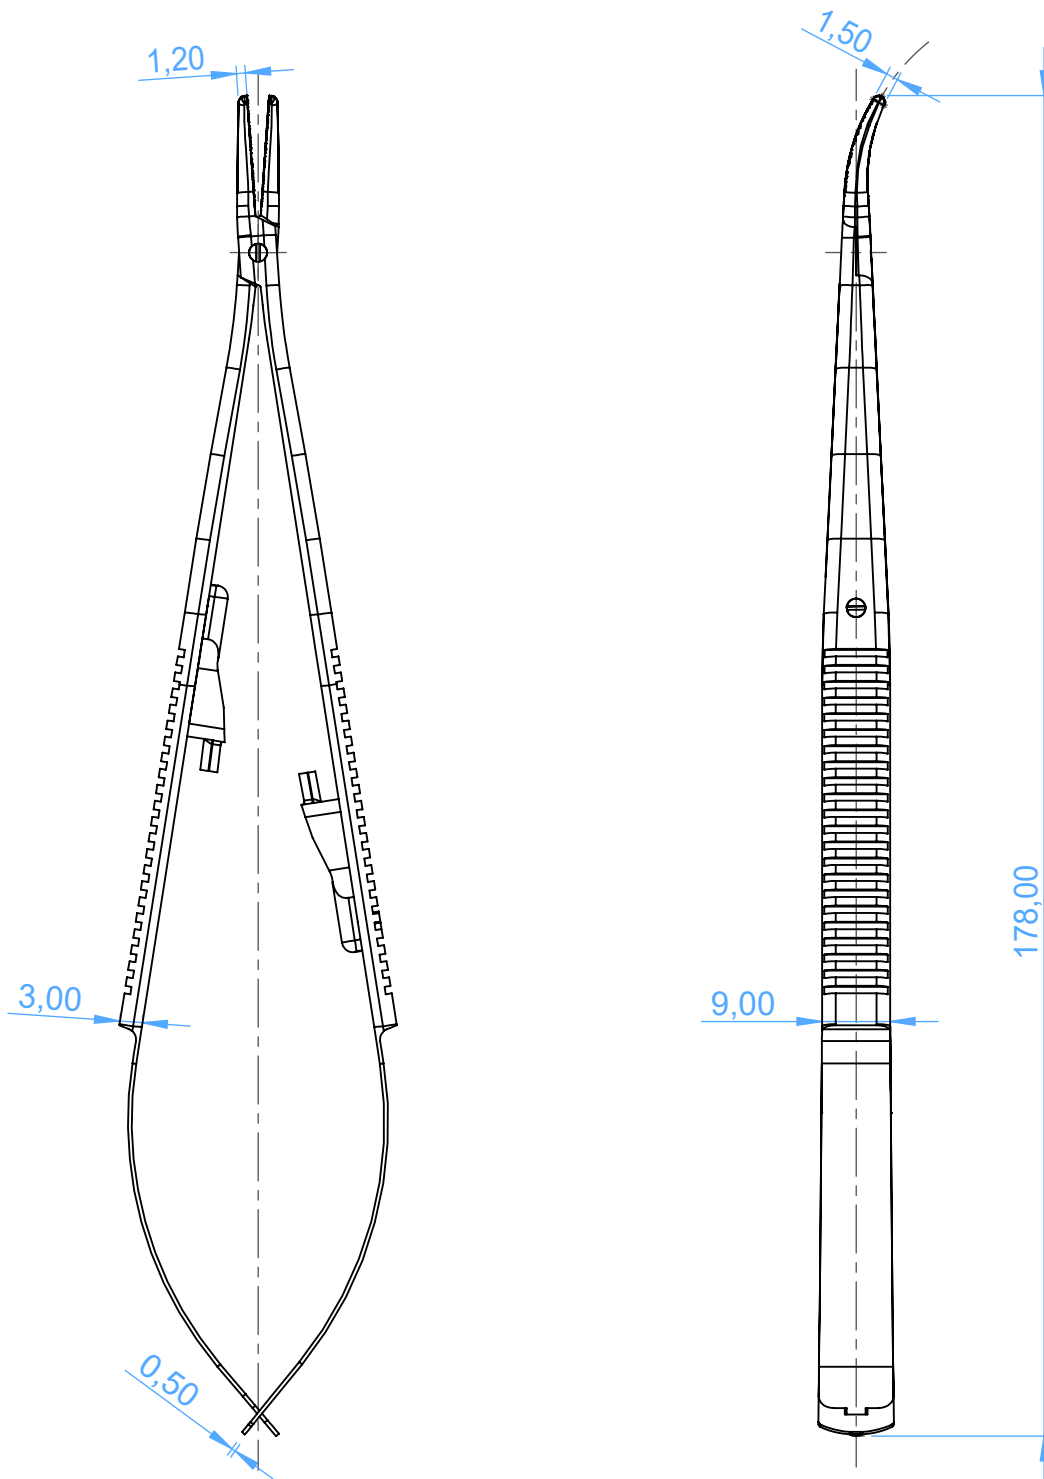

0441TH-18 - NEEDLE HOLDERS / Porta Aghi

Castroviejo
with curved jaws

SCALE 1:1