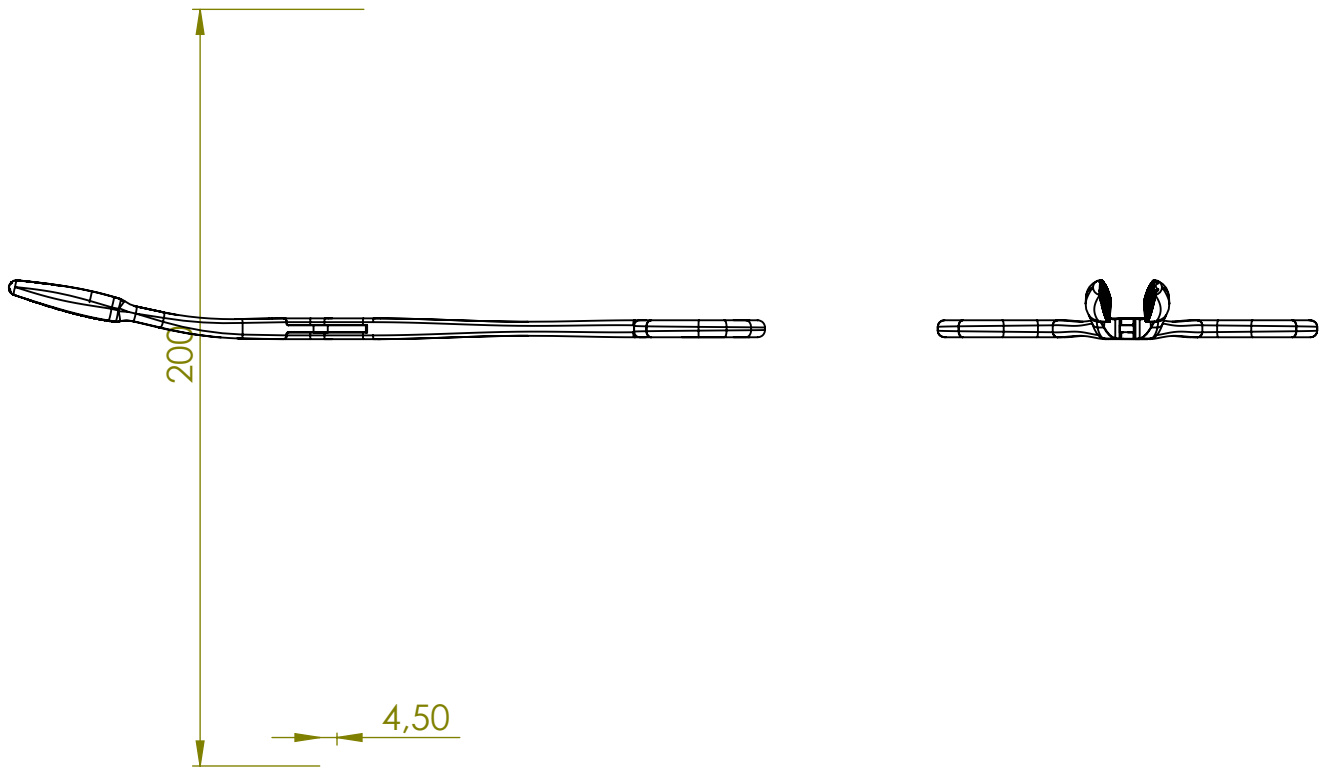

# 0555-2 - Dressing forceps / Pinze porta tamponi

Gross-Maier curved

SCALE 1:5