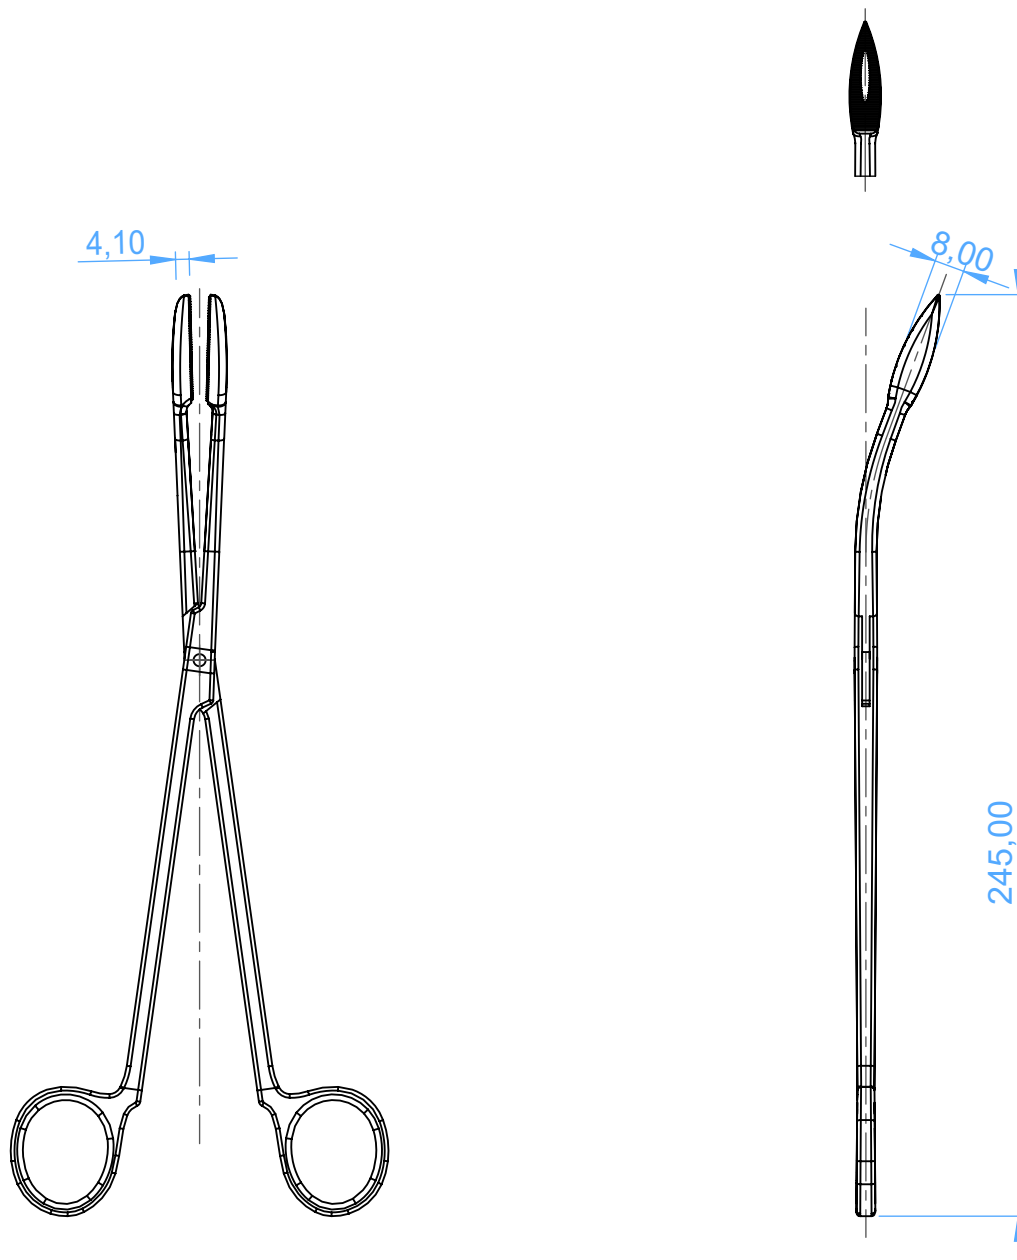

0557-1 - DRESSING FORCEPS / Pinze porta tamponi

Gross-Maier curved

SCALE 1:2