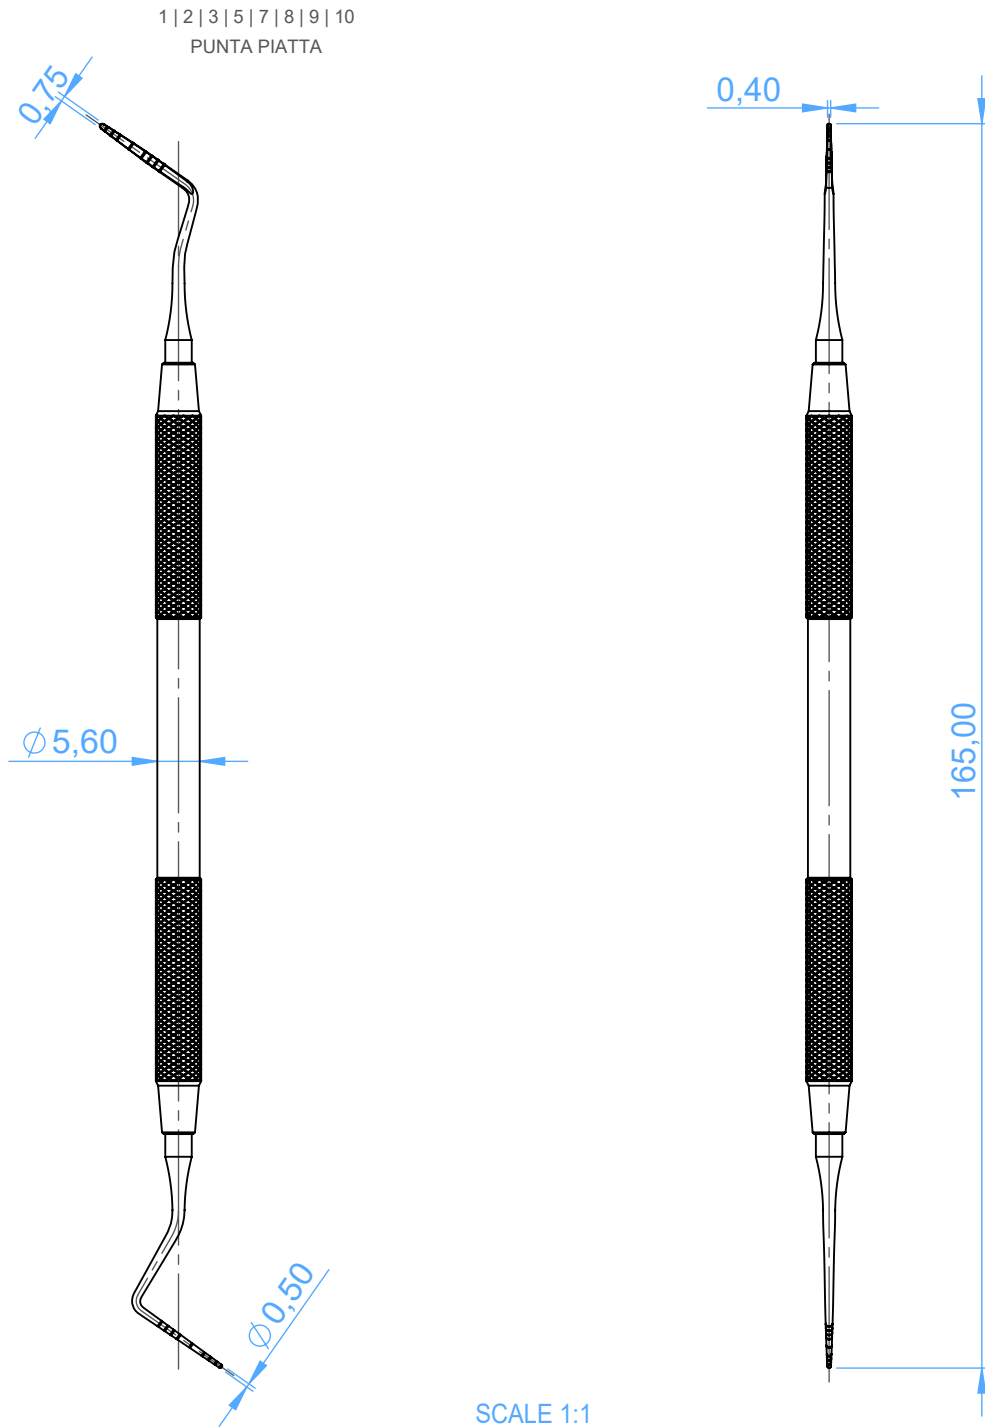

0707L-GFW - DOUBLE ENDED EXPLORERS/Sonde Doppie

Goldman-Fox Williams

1 | 2 | 3 | 5 | 7 | 8 | 9 | 10