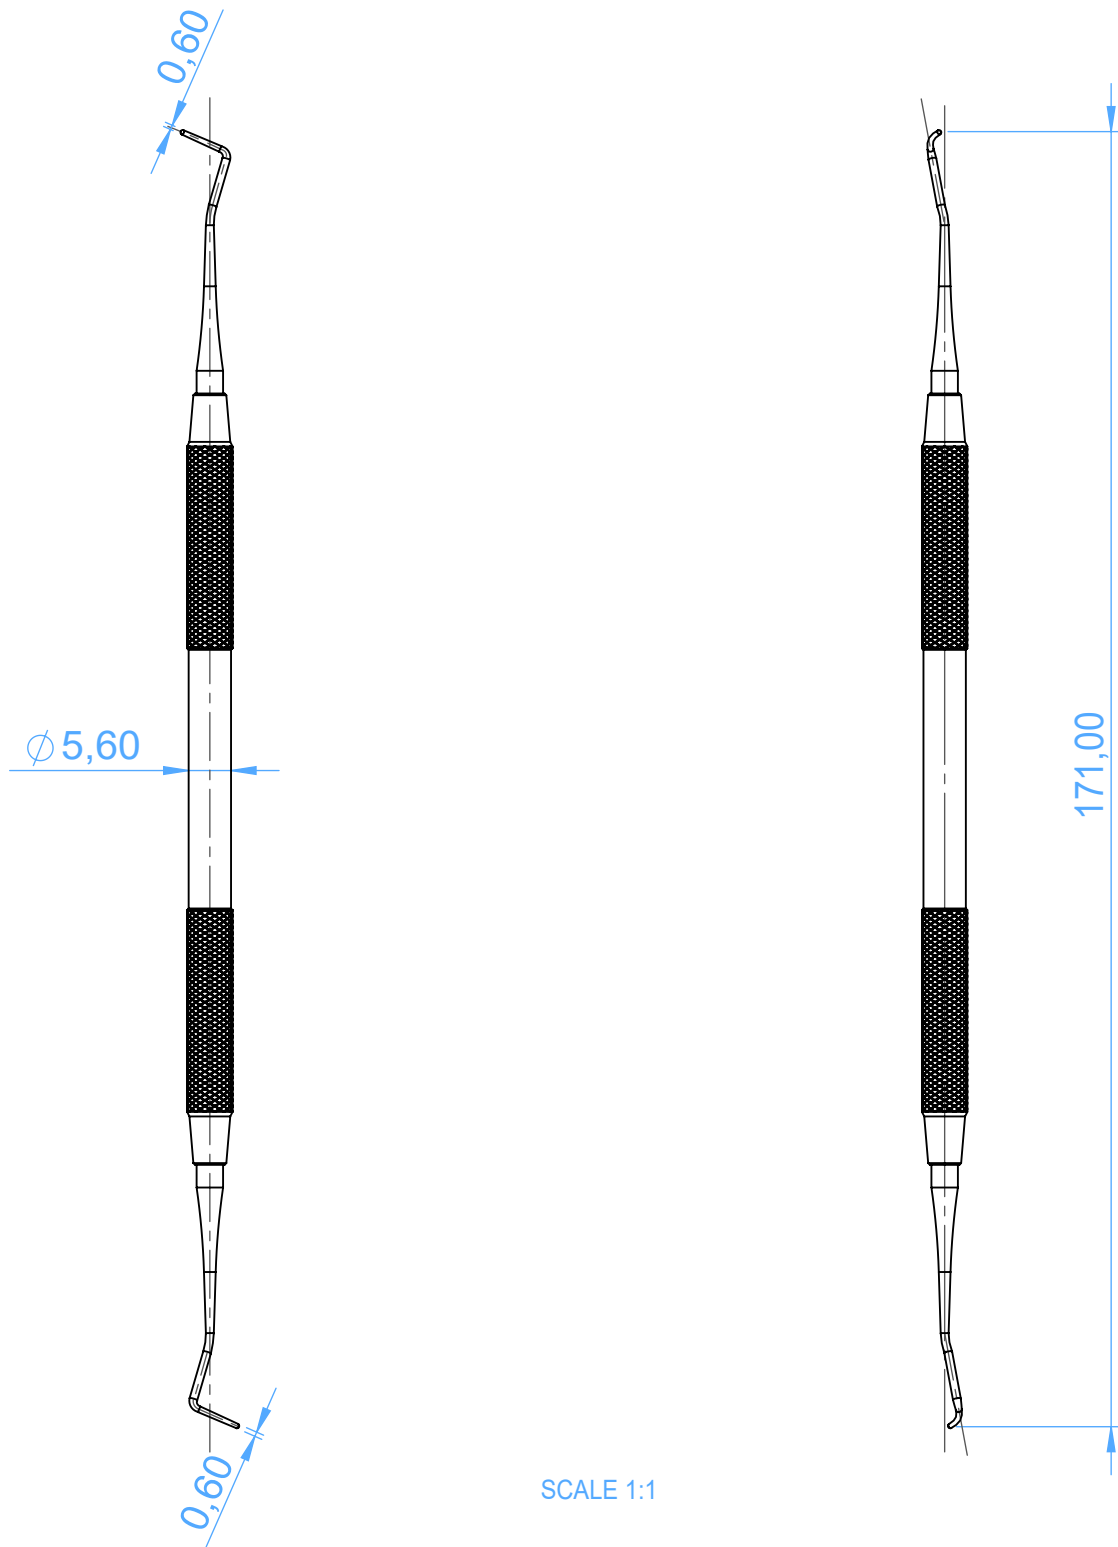

# 0709-2 - Double ended Explorers/Sonde doppia

2

SCALE 1:1

**ASA DENTAL**  
MAKE PEOPLE SMILE