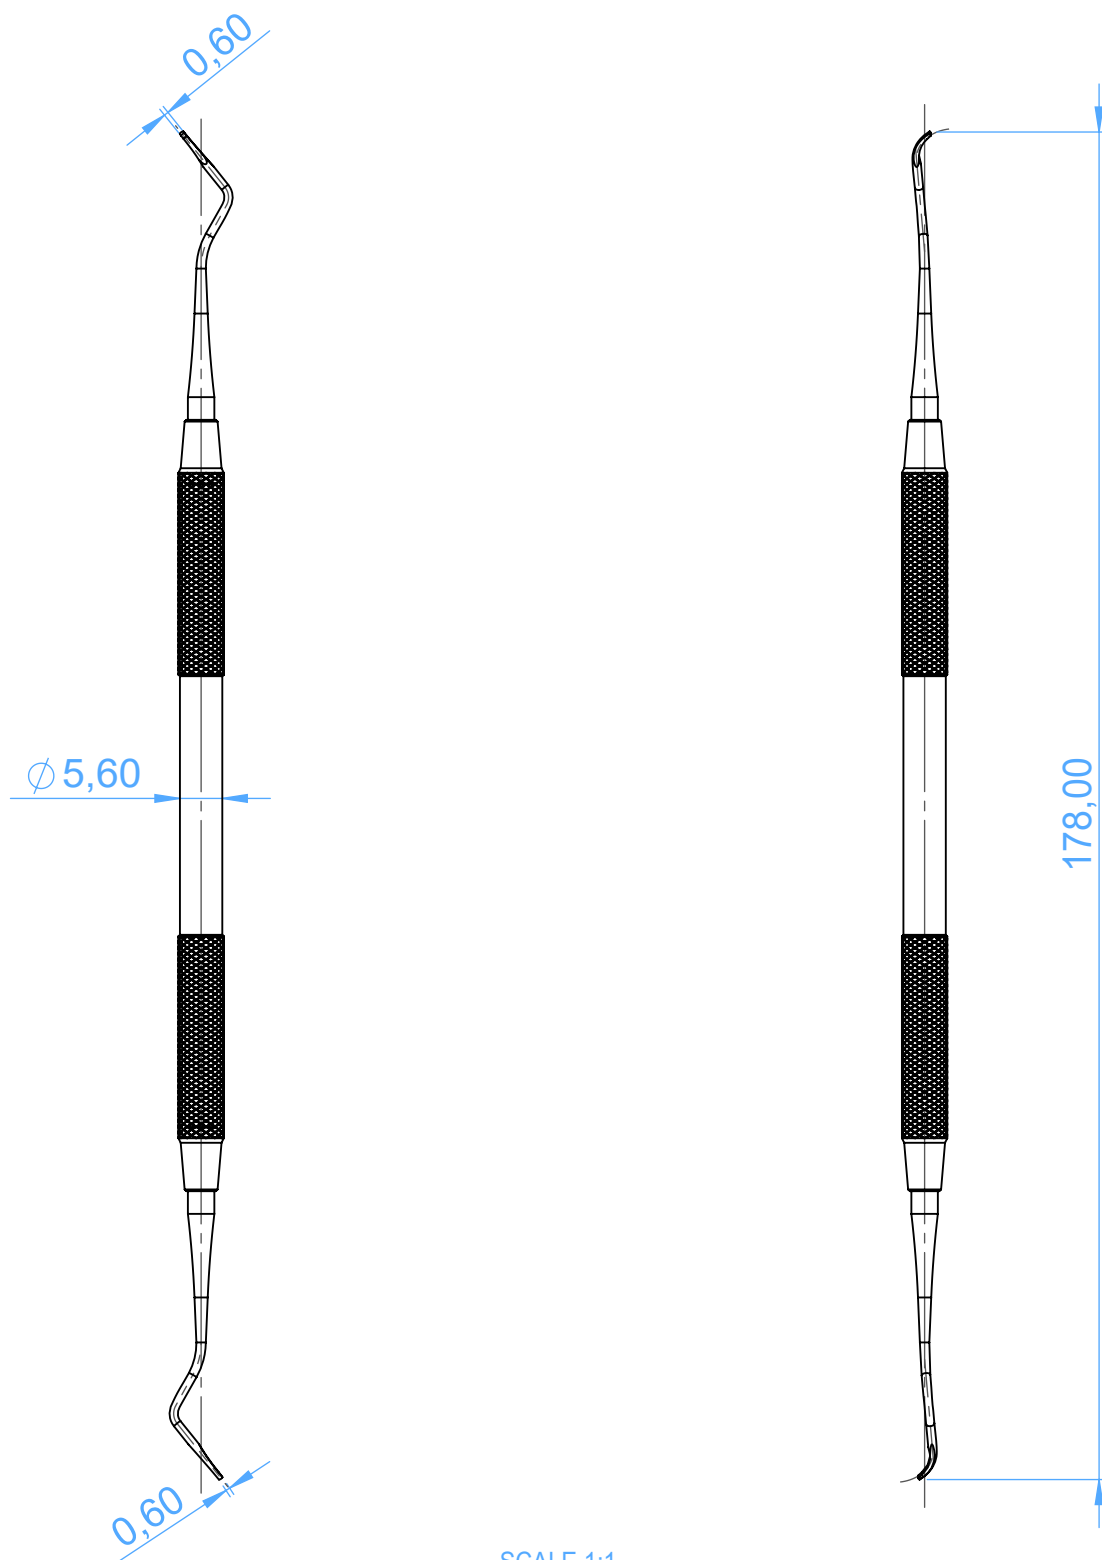

# 1821-06 - Curette and Scaler/Curette e Scaler

5/6 Barnhart

SCALE 1:1