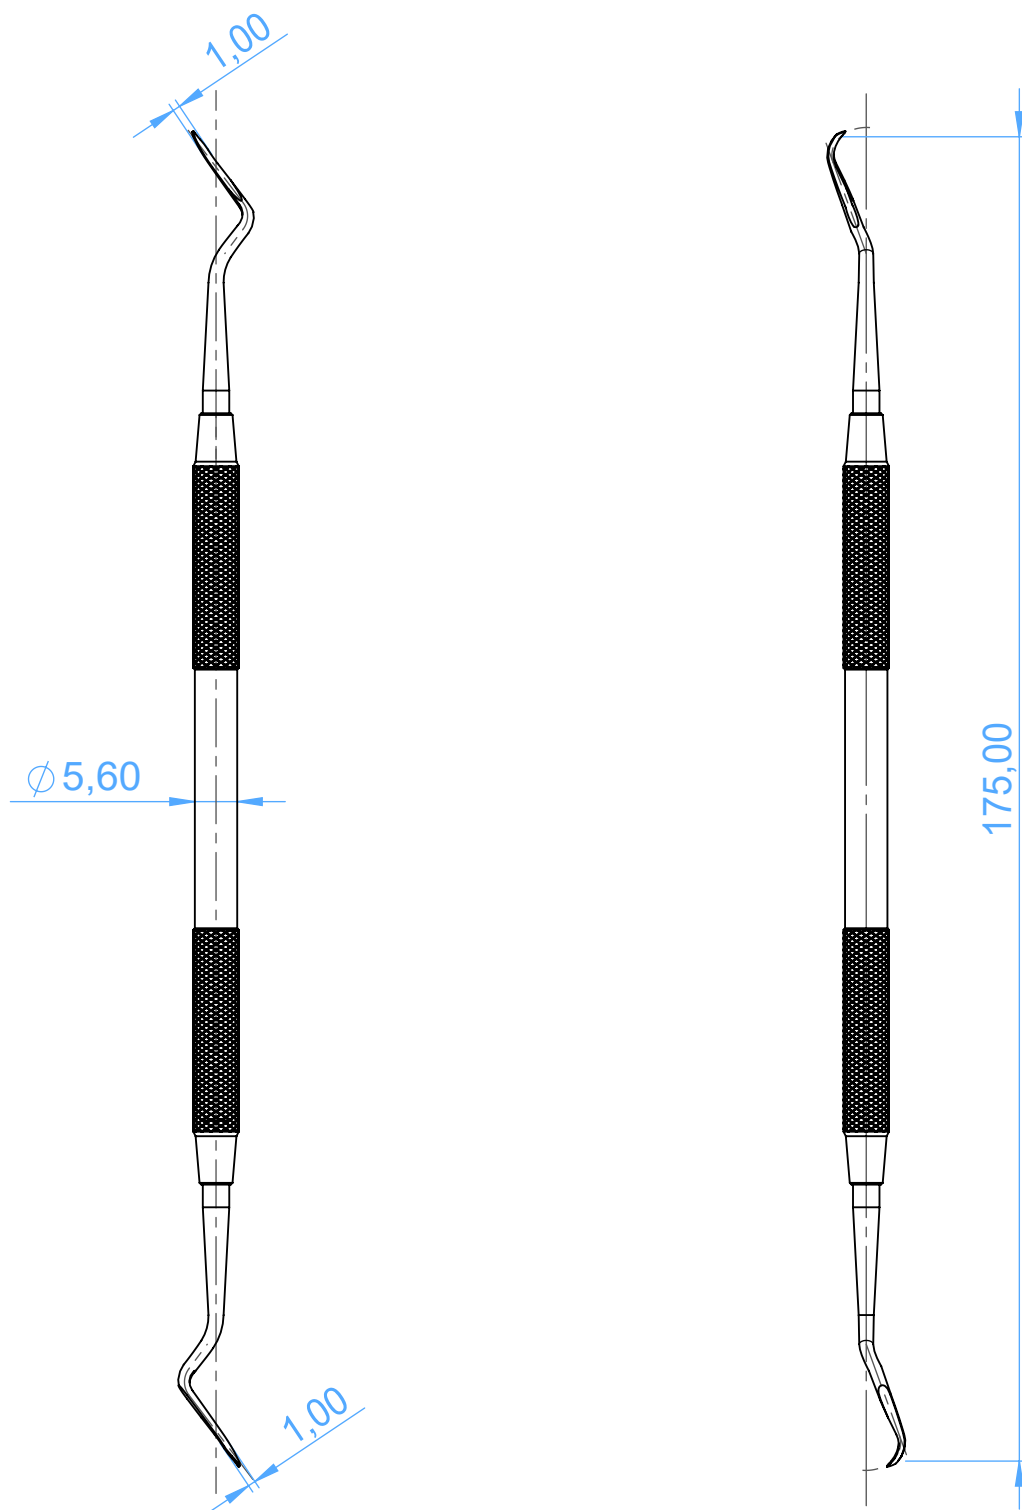

1825-12A - Curette and Scaler/Curette e Scaler

11A/12A Mc Call

SCALE 1:1