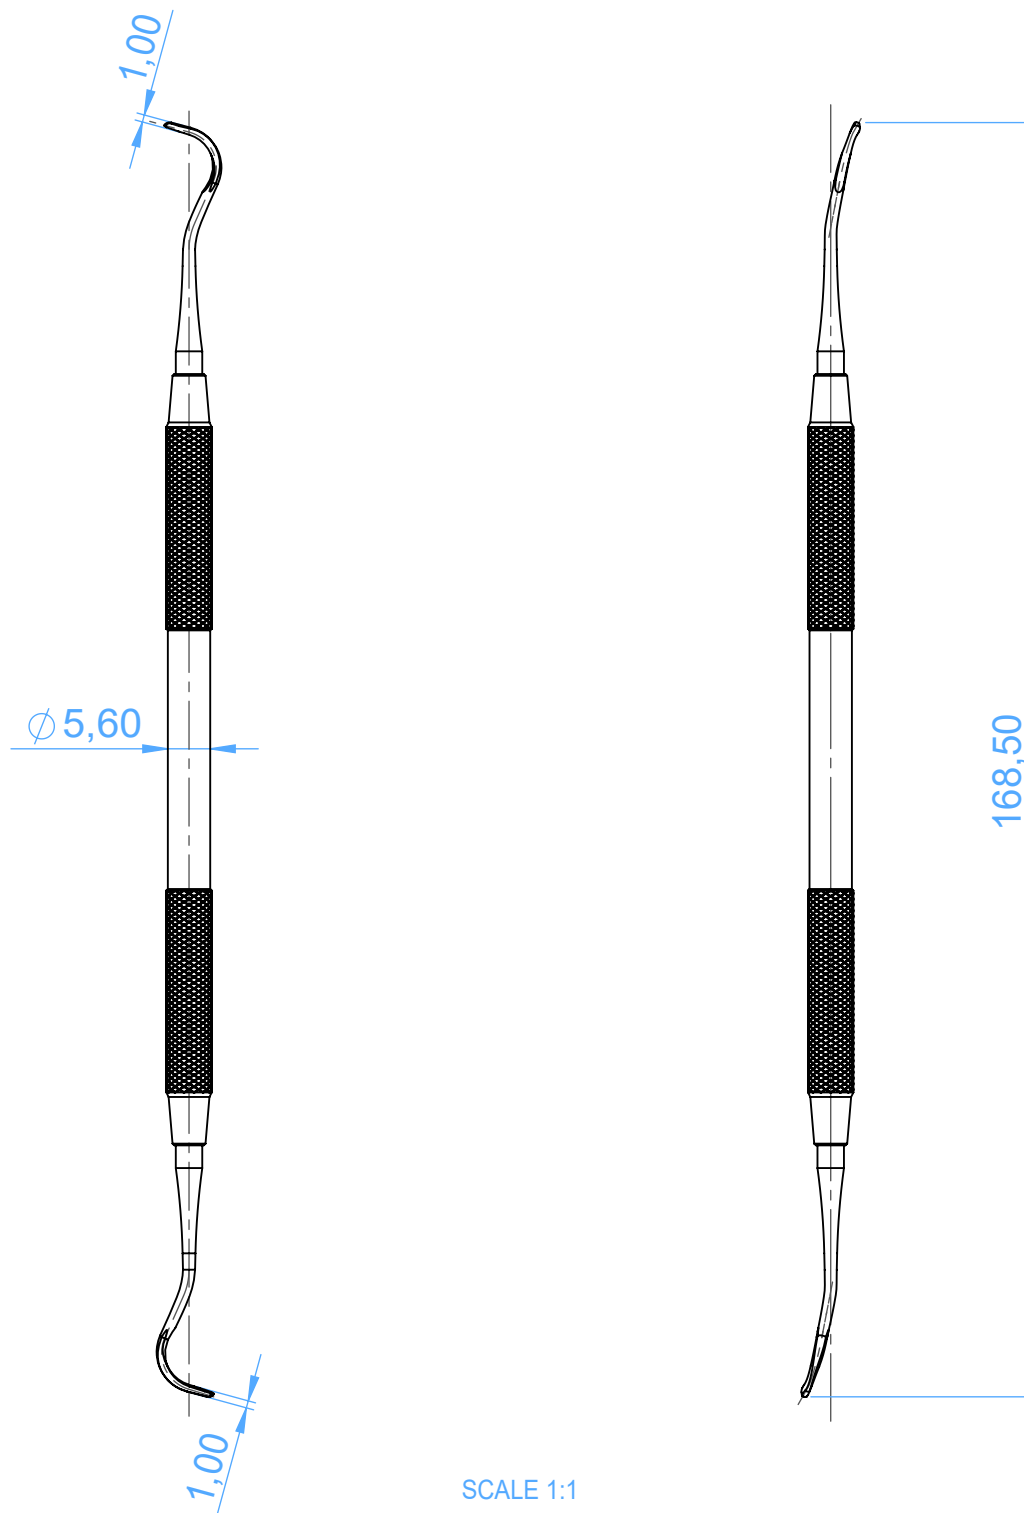

1825-18S - Curette and Scalers/Curette e Scalers

17S/18S Mc Call

SCALE 1:1