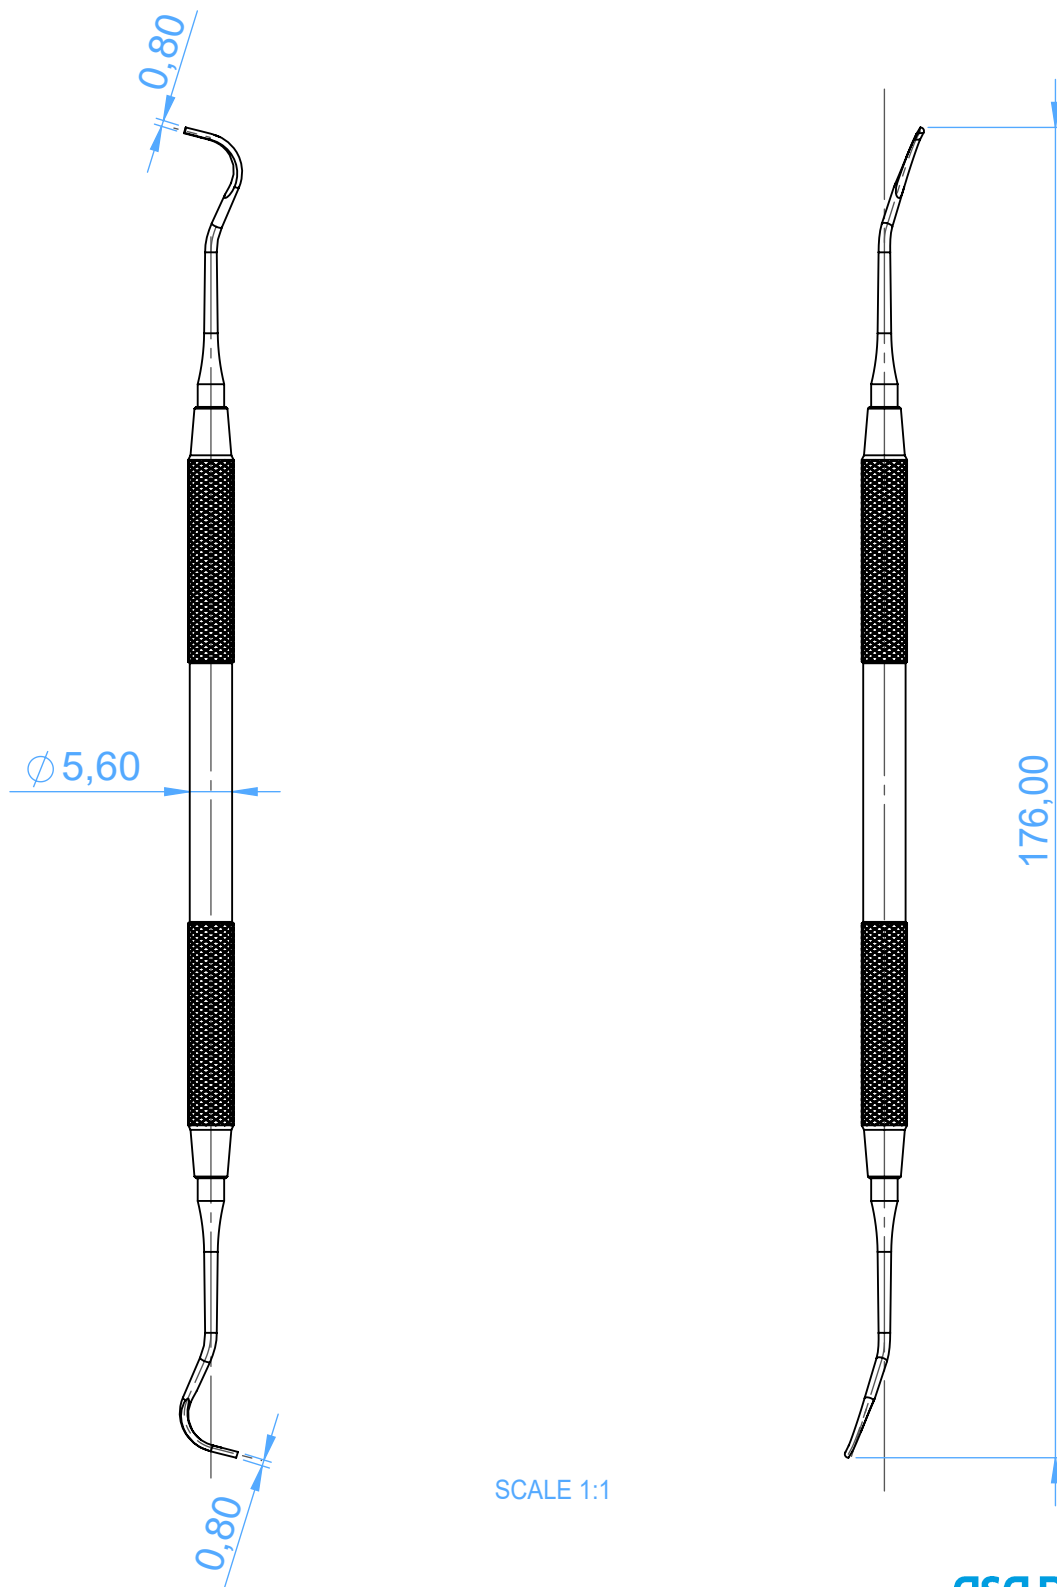

# 1825-20 - Curette and Scaler/Curette e Scaler

19/20 Mc Call

SCALE 1:1

**ASA DENTAL**  
MAKE PEOPLE SMILE