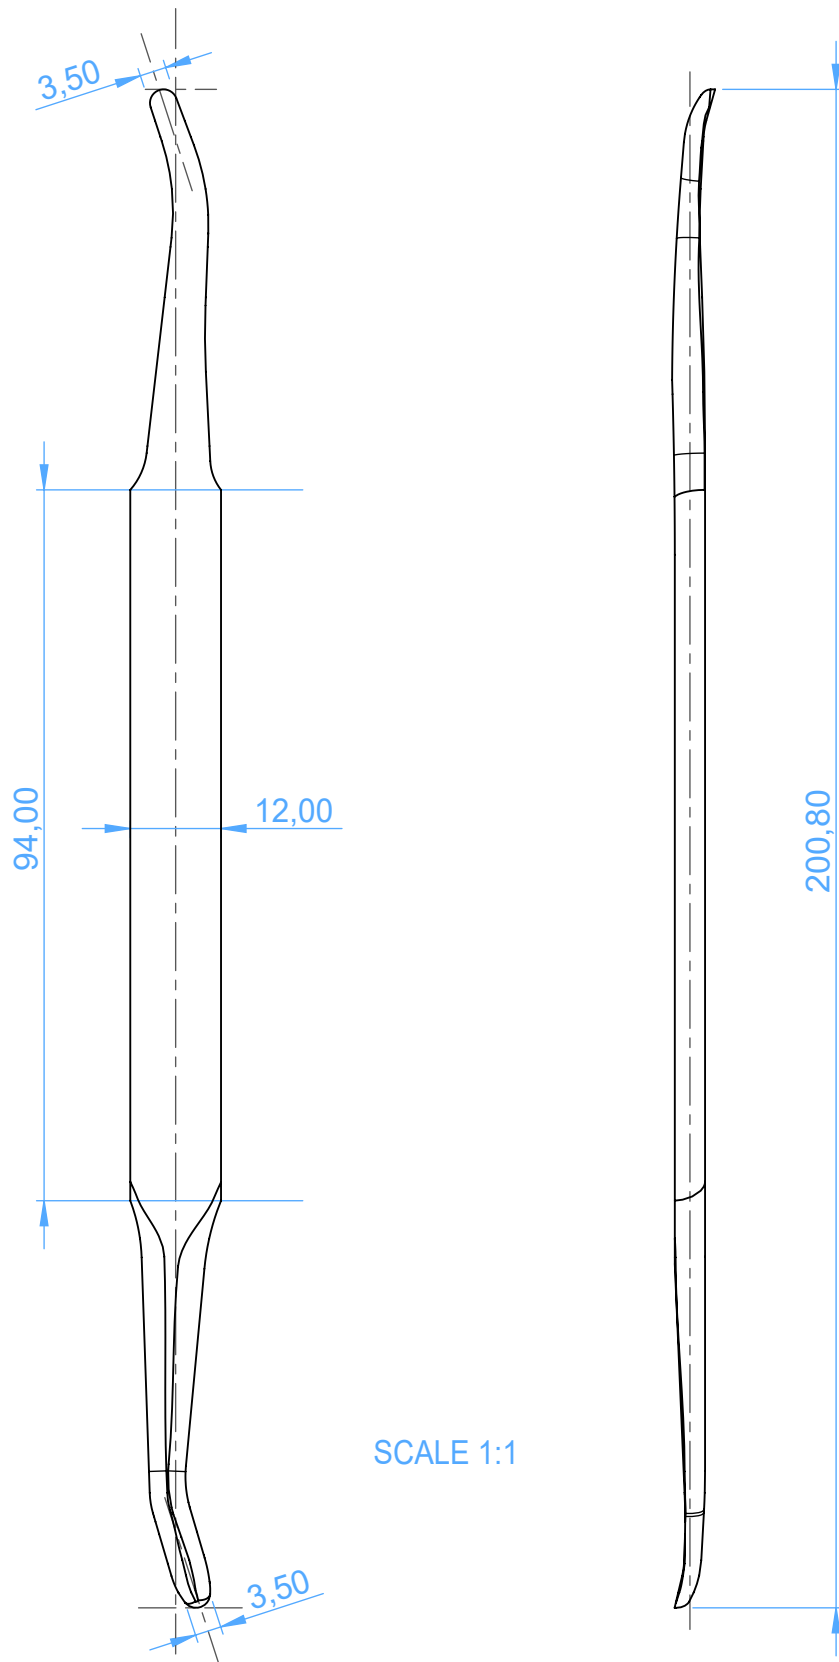

22
Seldin retractor

SCALE 1:1