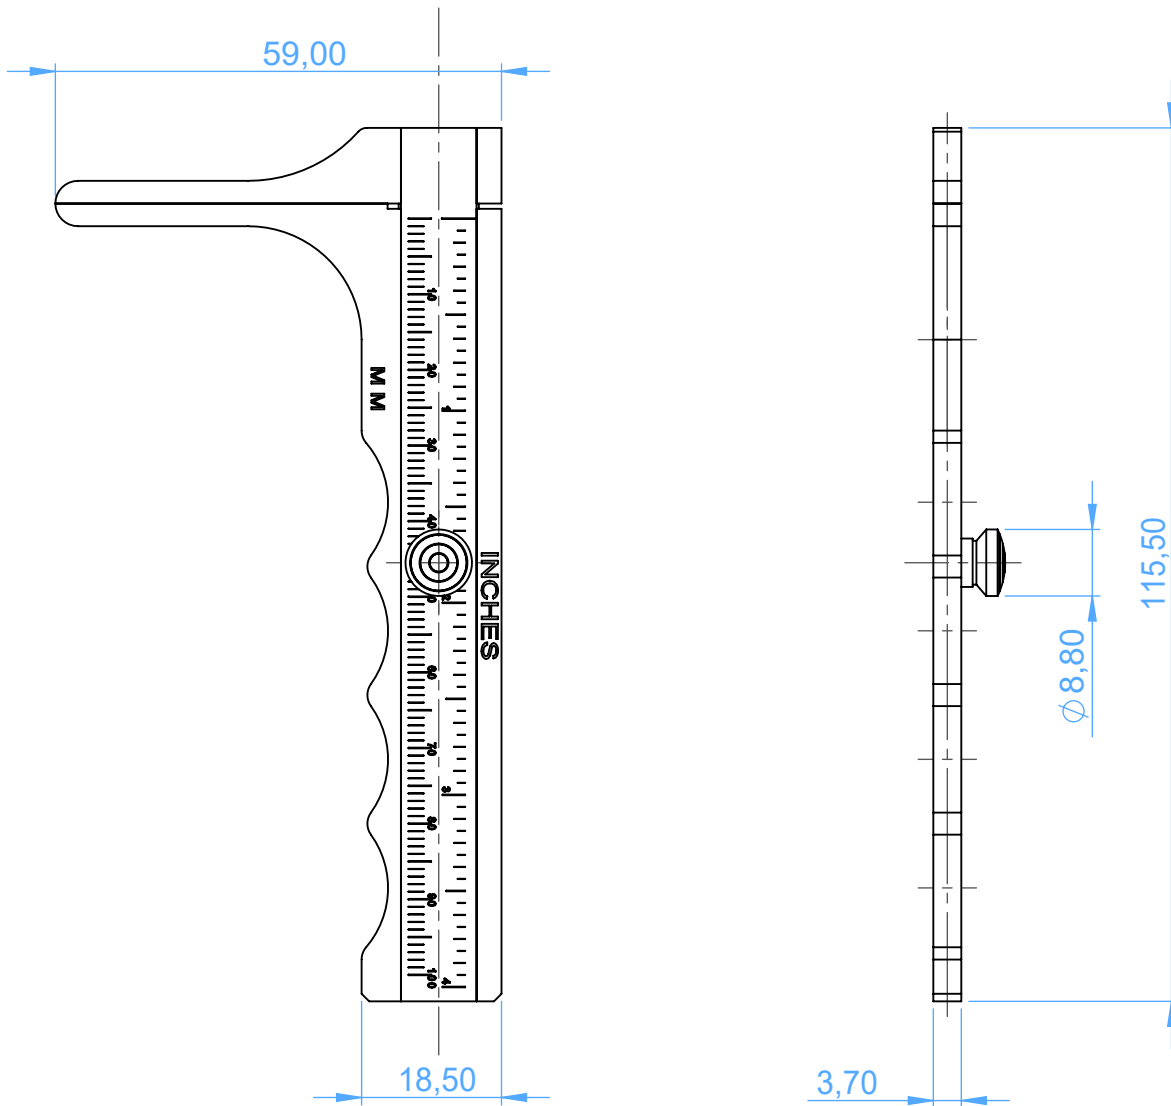

2556-2 - DECIMAL CALIPER / Calibro Decimale

Townley graded in mm and In

SCALE 1:1