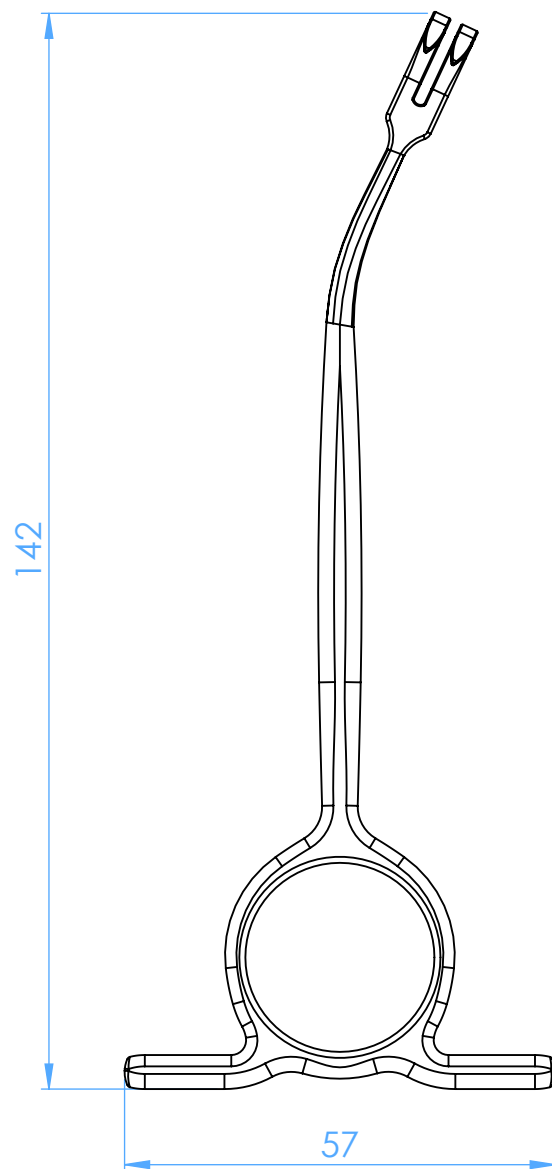

2617-3 - Divaricatore - Retractor

Williger destro acuto

SCALE 1:1

ASA DENTAL
MAKE PEOPLE SMILE