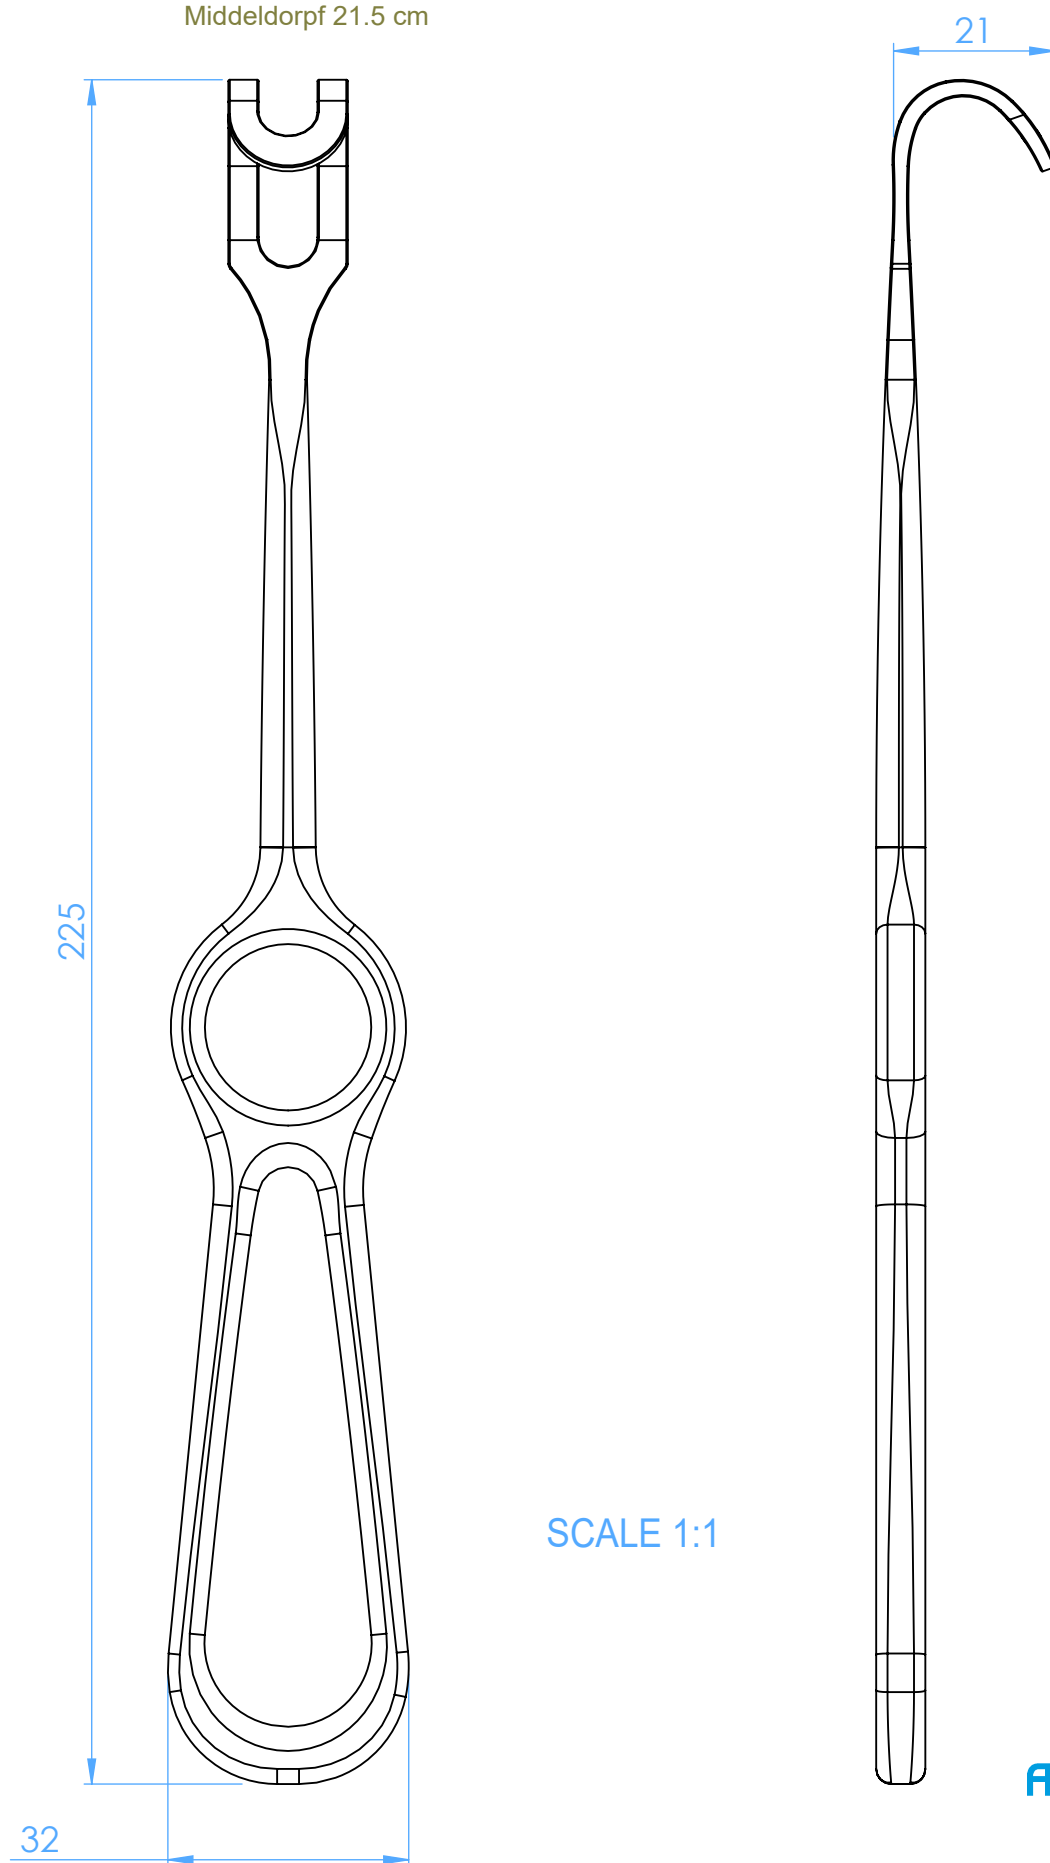

2620-1 - Divaricatore - Retractor

Middeldorpf 21.5 cm

SCALE 1:1

ASA DENTAL
MAKE PEOPLE SMILE