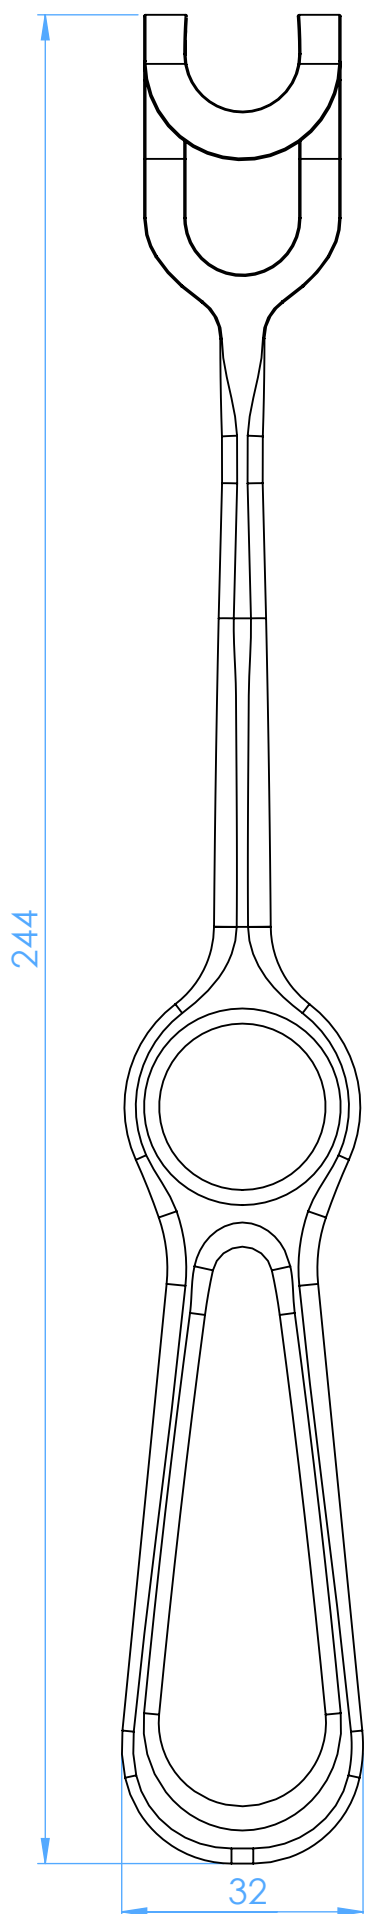

2620-3 - Divaricatore - Retractor

Middeldorpf 23.5 cm

SCALE 1:1

ASA DENTAL
MAKE PEOPLE SMILE