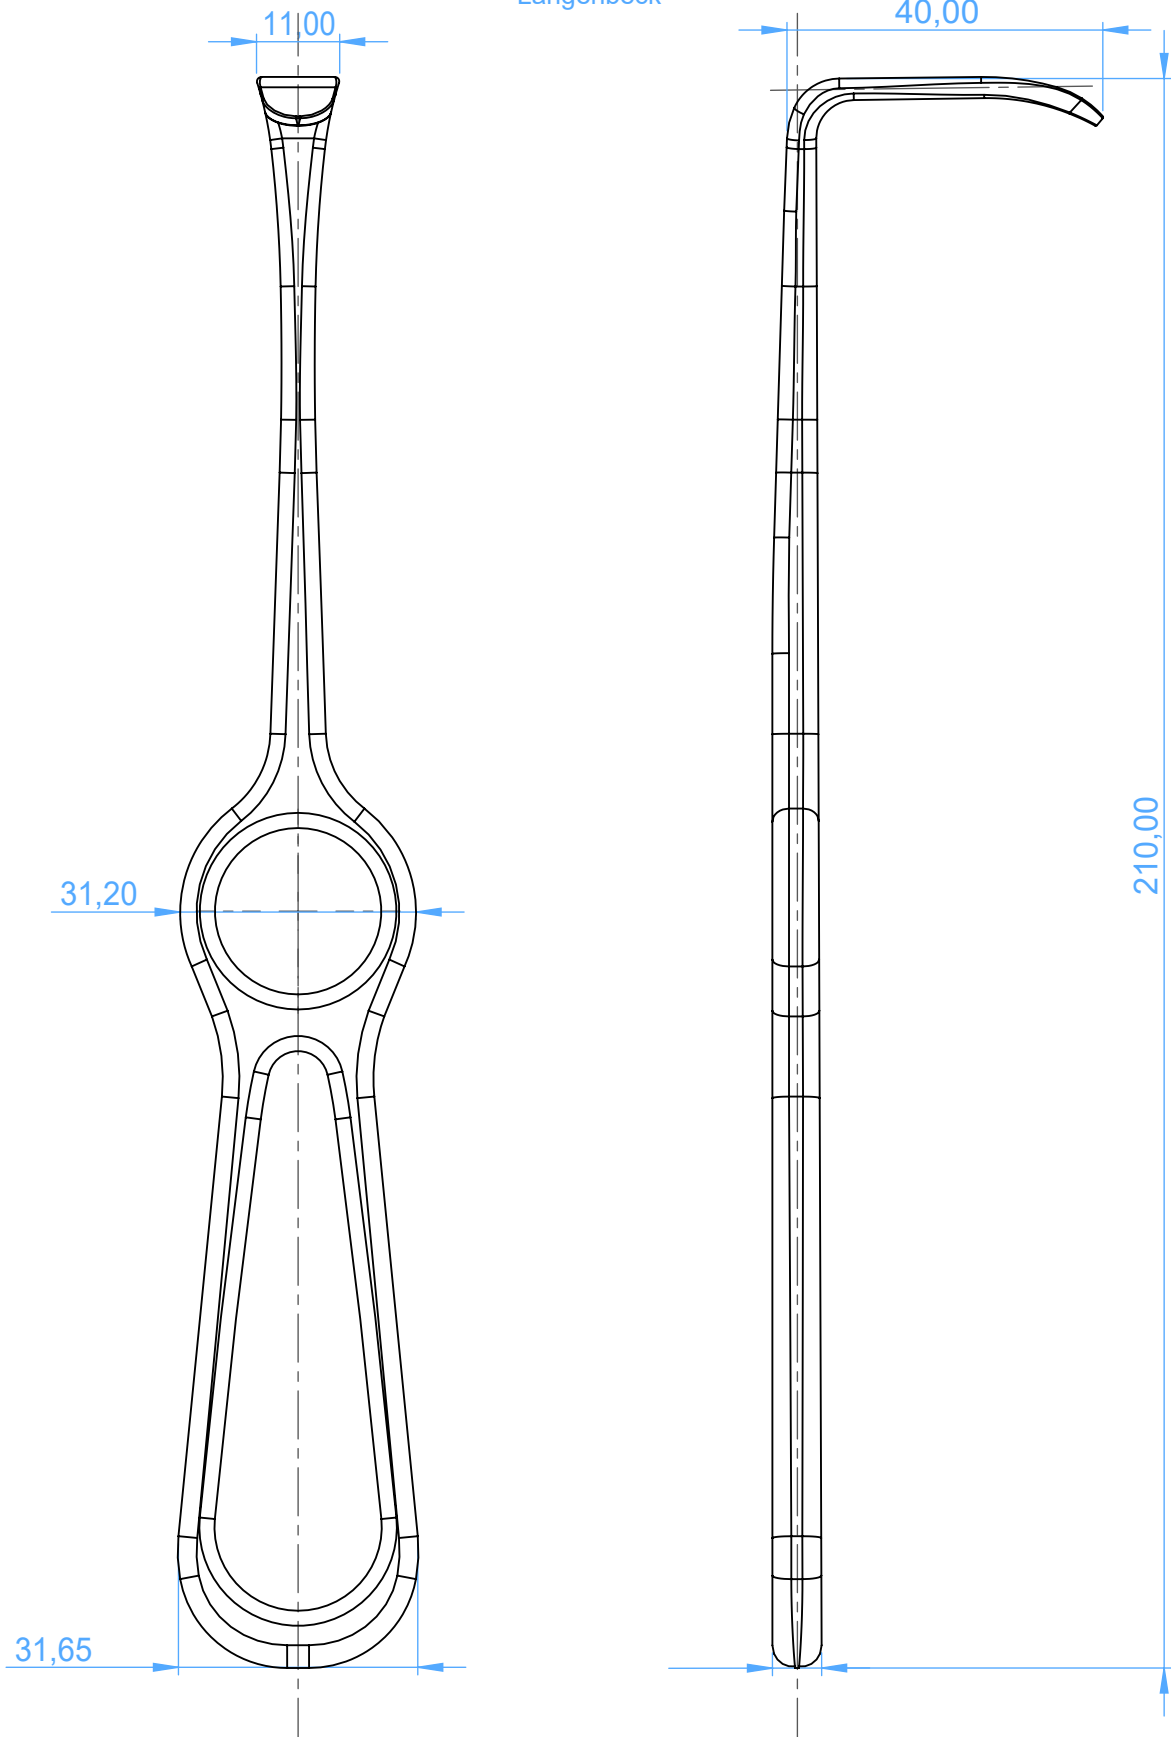

2621-4 - RETRACTOR / Divaricatore

Langenbeck

SCALE 1:1

ASA DENTAL
MAKE PEOPLE SMILE