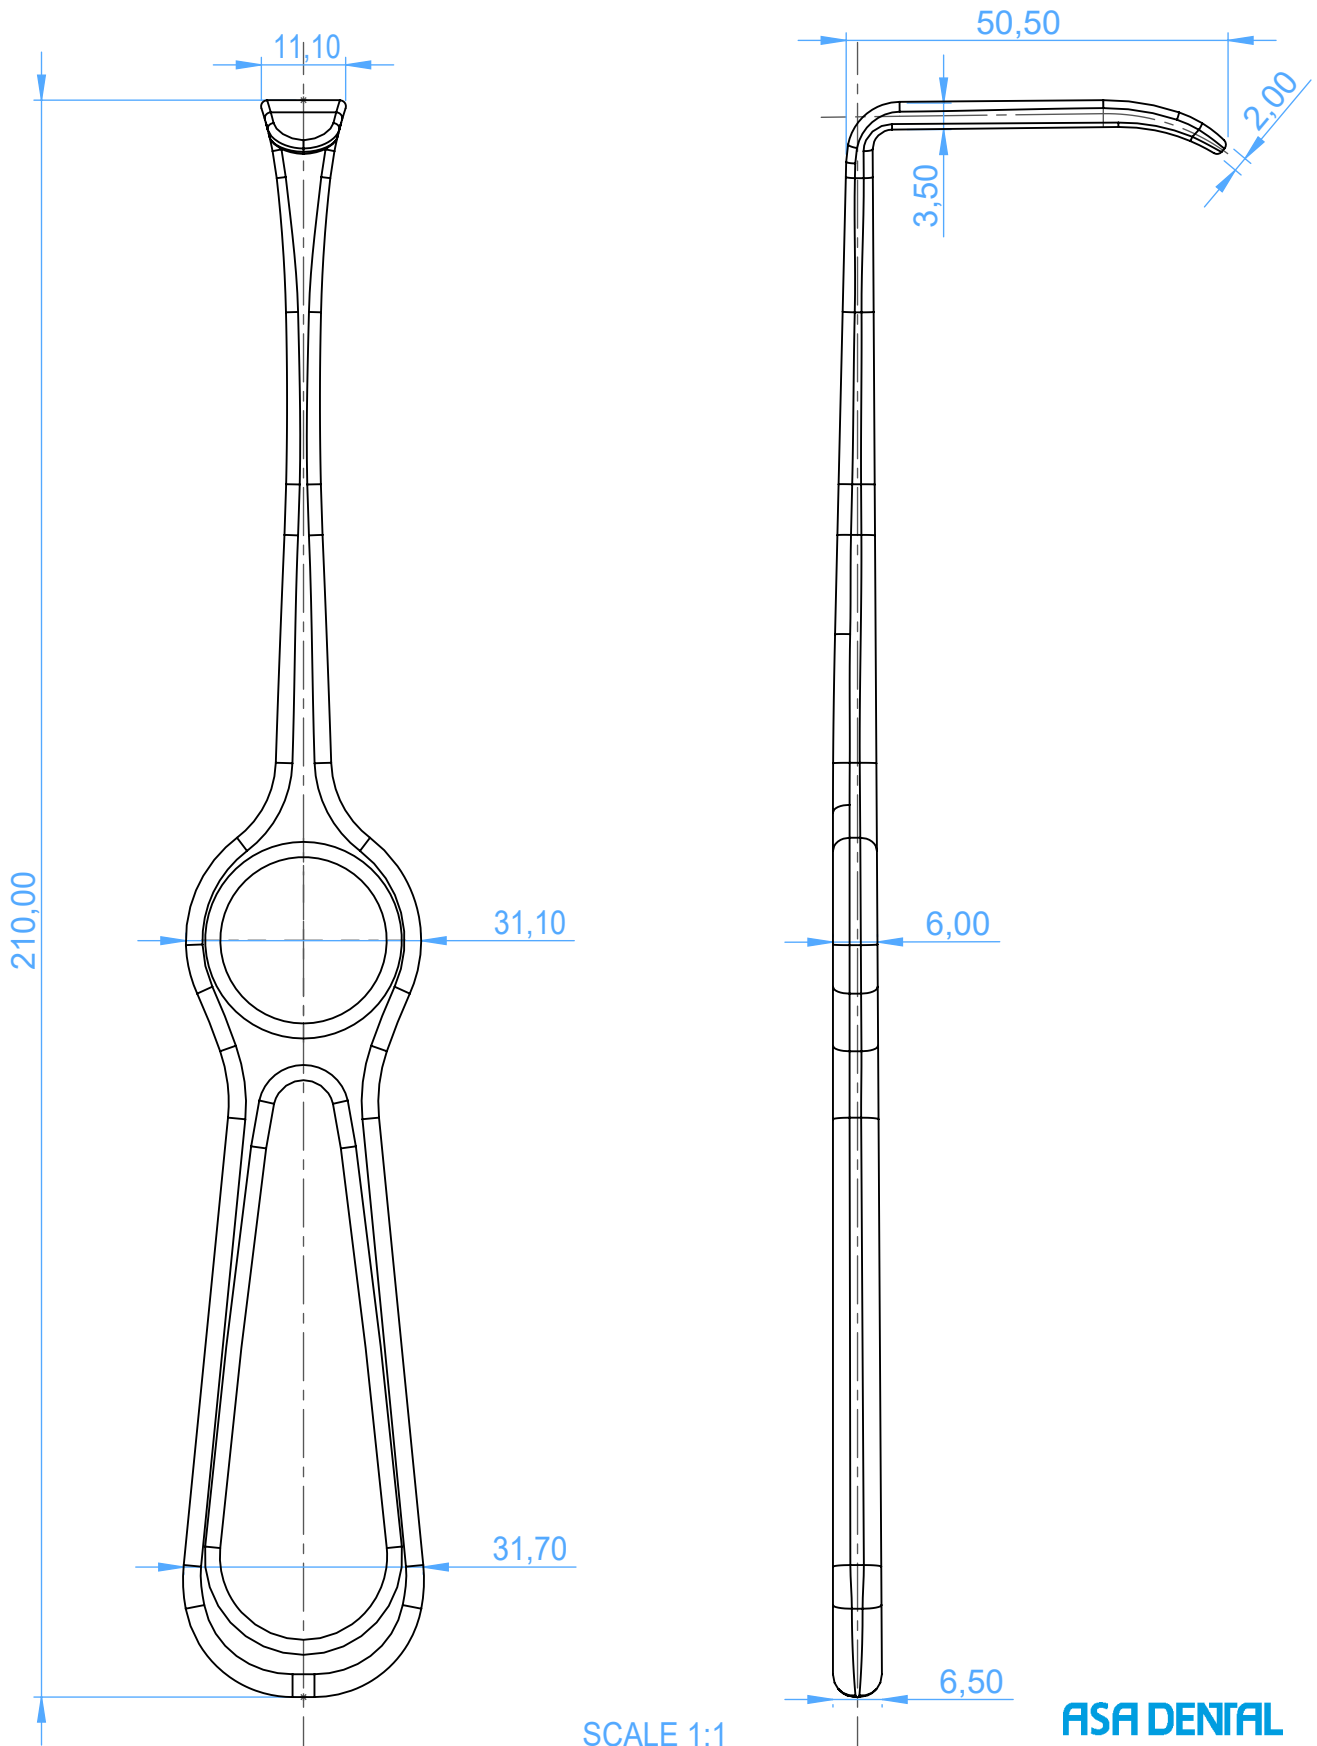

2621-5 - RETRACTORD / Retractor

Langenbeck

SCALE 1:1

ASA DENTAL
MAKE PEOPLE SMILE