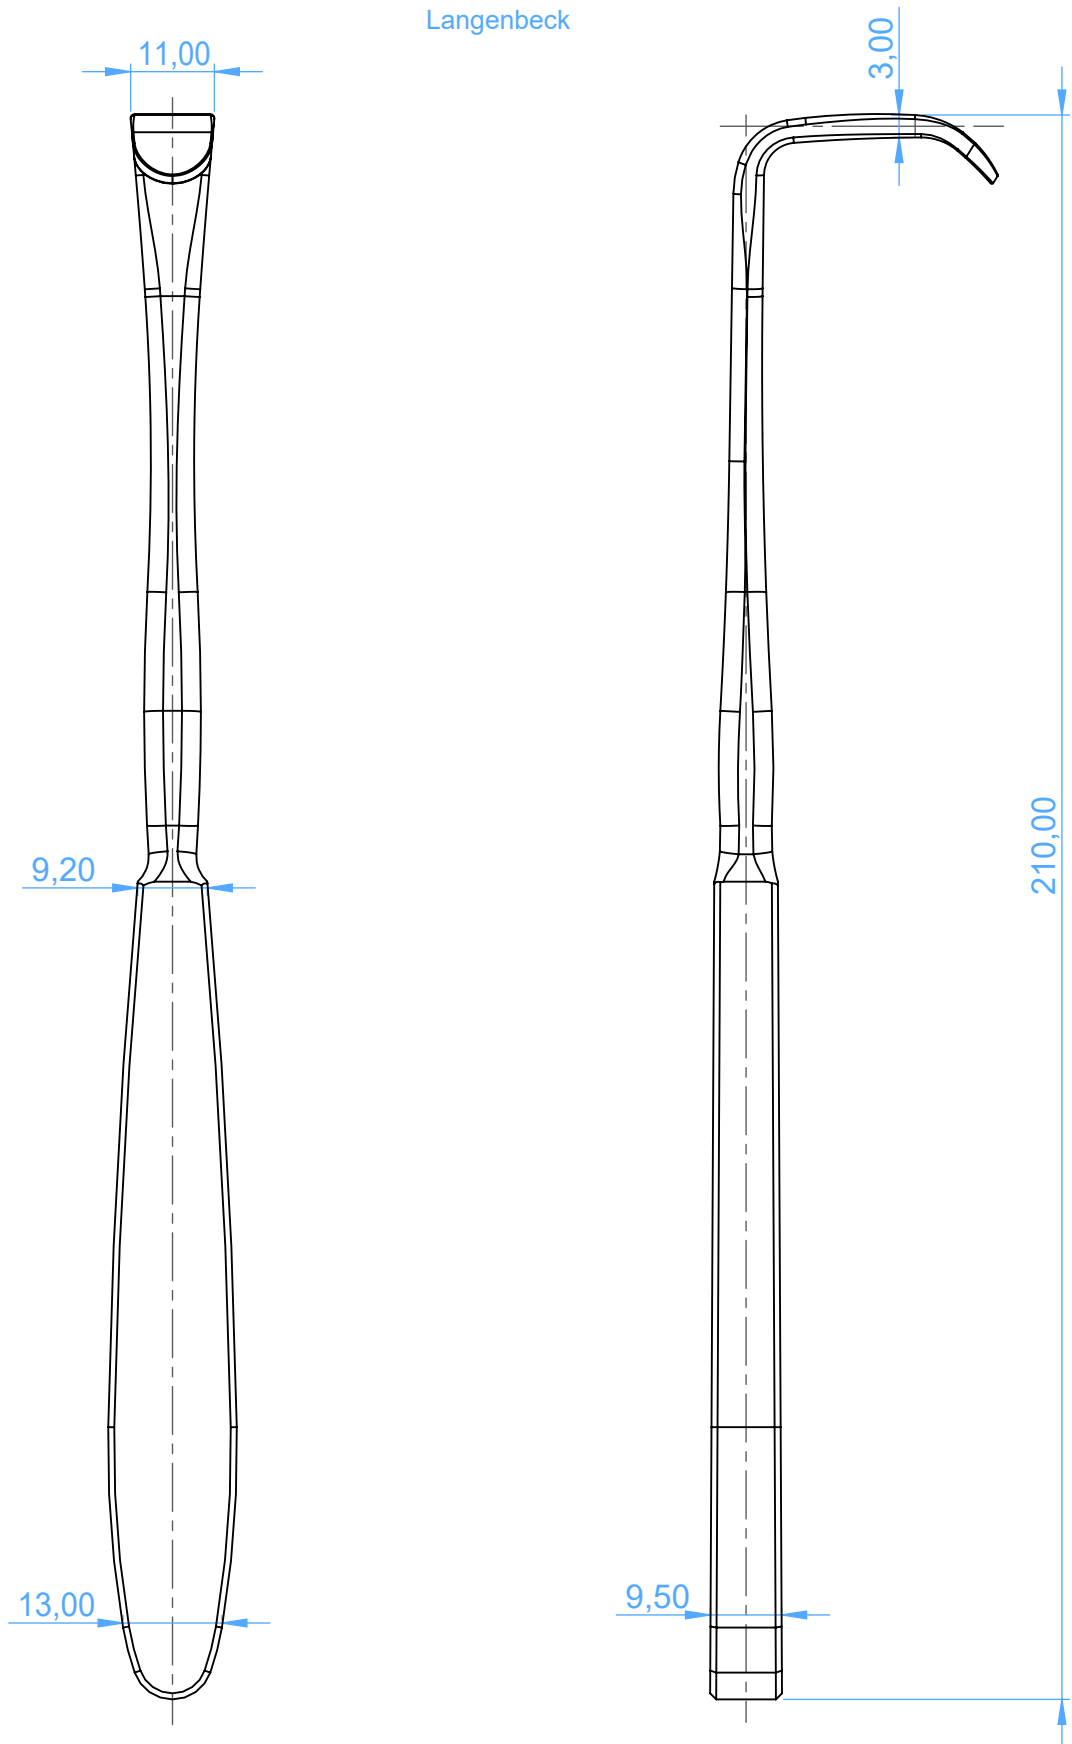

2622-1 - RETRACTOR / Divaricatore

Langenbeck

SCALE 1:1

ASA DENTAL
MAKE PEOPLE SMILE