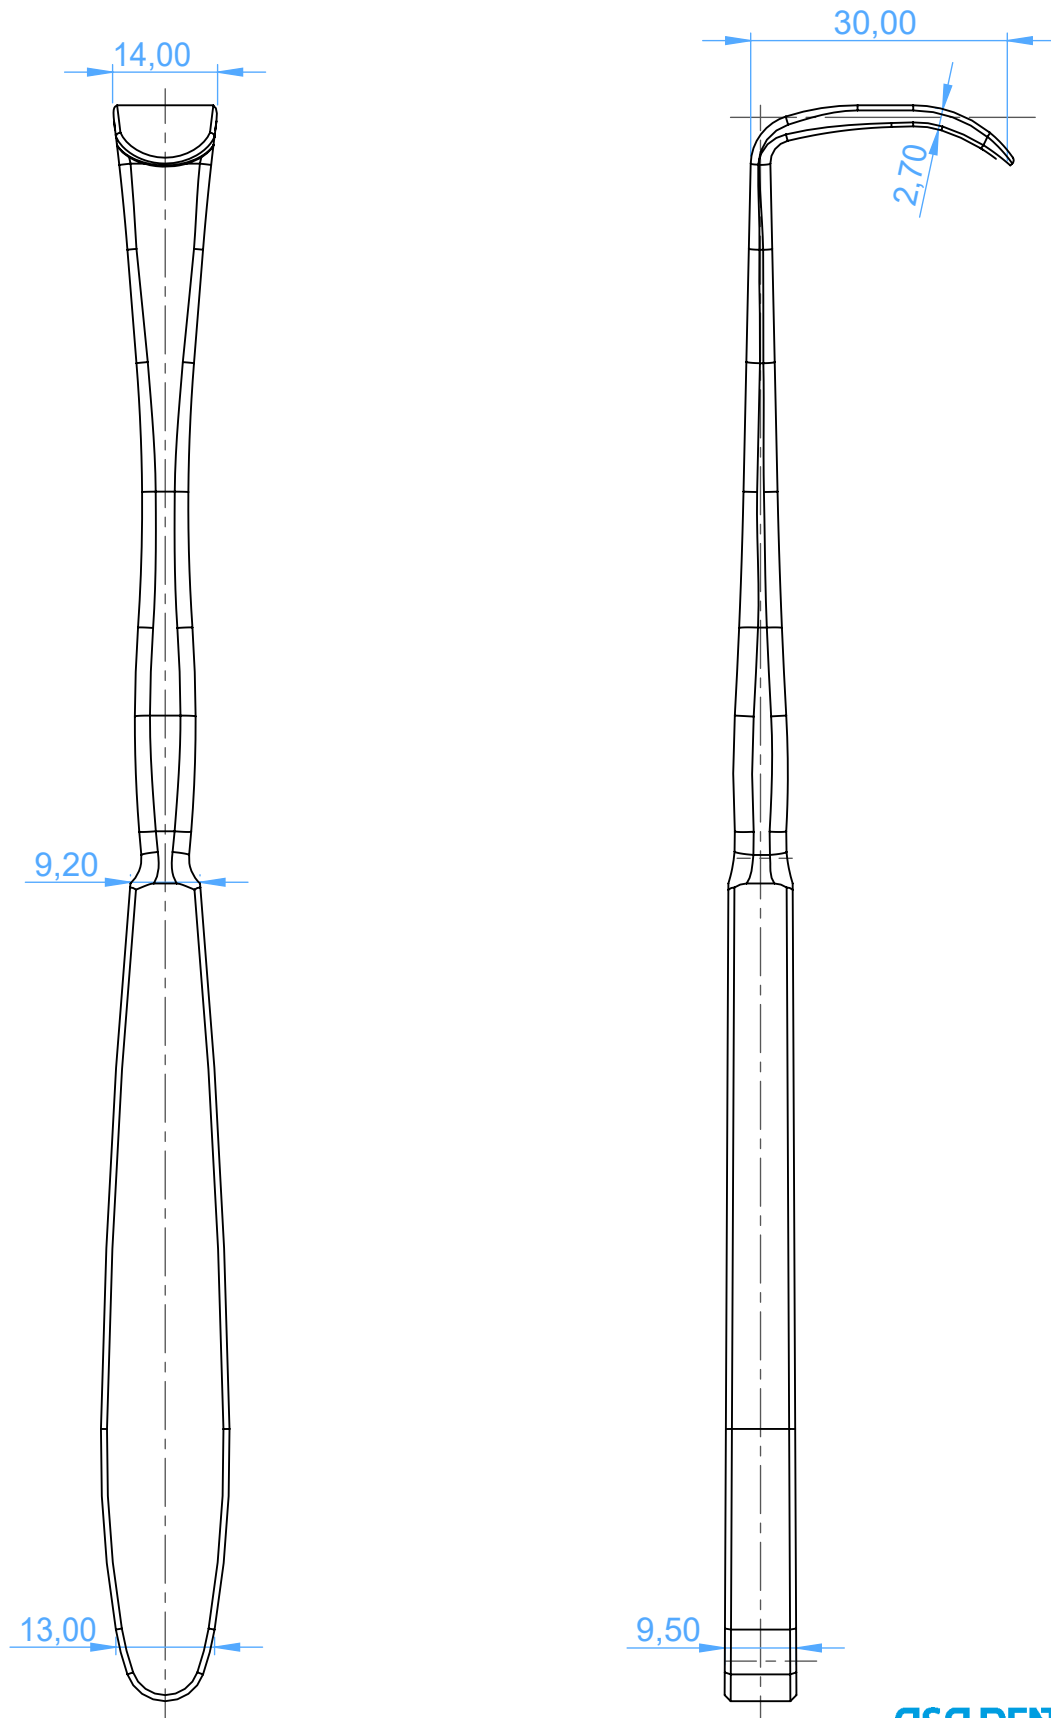

2622-2 - RETRACTOR / Divaricatore

Langenbeck

SCALE 1:1

ASA DENTAL
MAKE PEOPLE SMILE