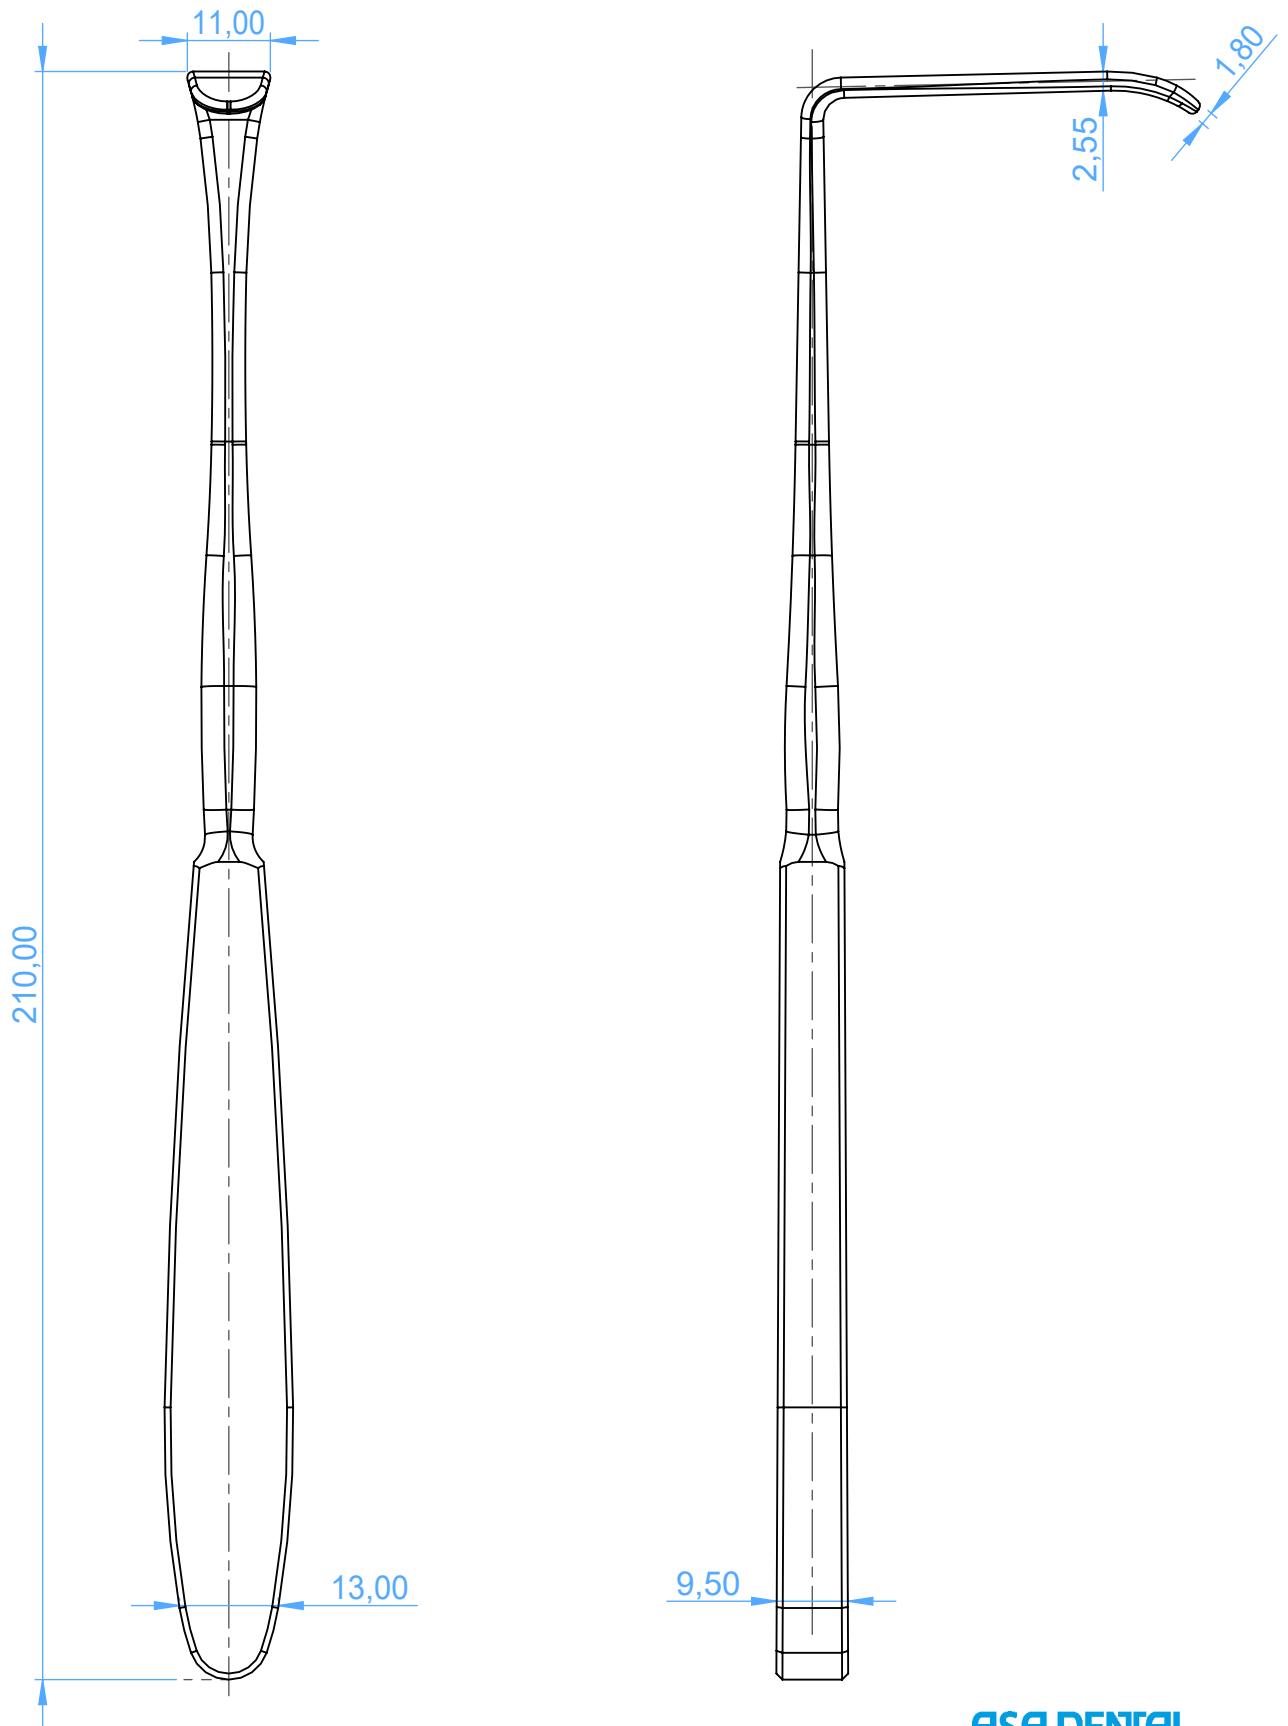

2622-5 - RETRACTORS / Divaricatori

Langenbeck

SCALE 1:1

ASA DENTAL
MAKE PEOPLE SMILE