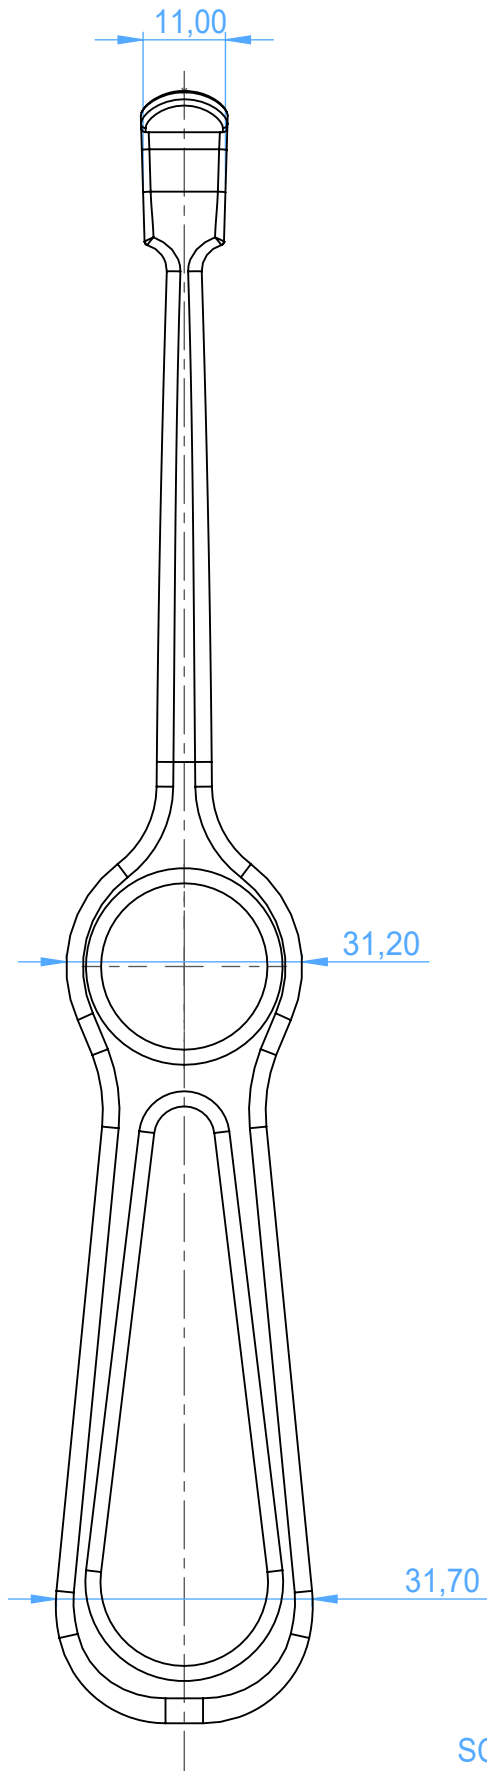

2623-1 - RETRACTORS / Divaricatore

Kocher

SCALE 1:1

ASA DENTAL
MAKE PEOPLE SMILE