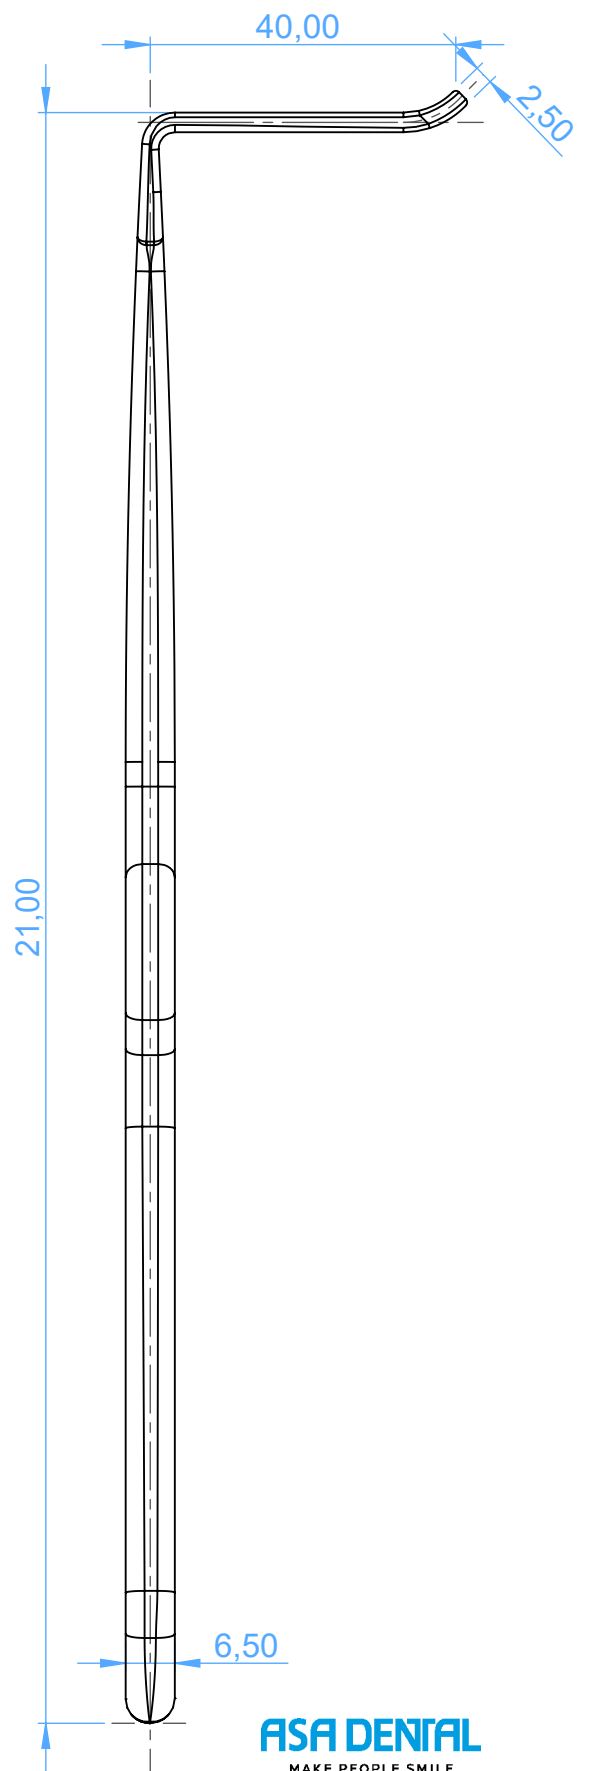

2623-1 - RETRACTORS / Divaricatore

Kocher

SCALE 1:1

ASA DENTAL
MAKE PEOPLE SMILE