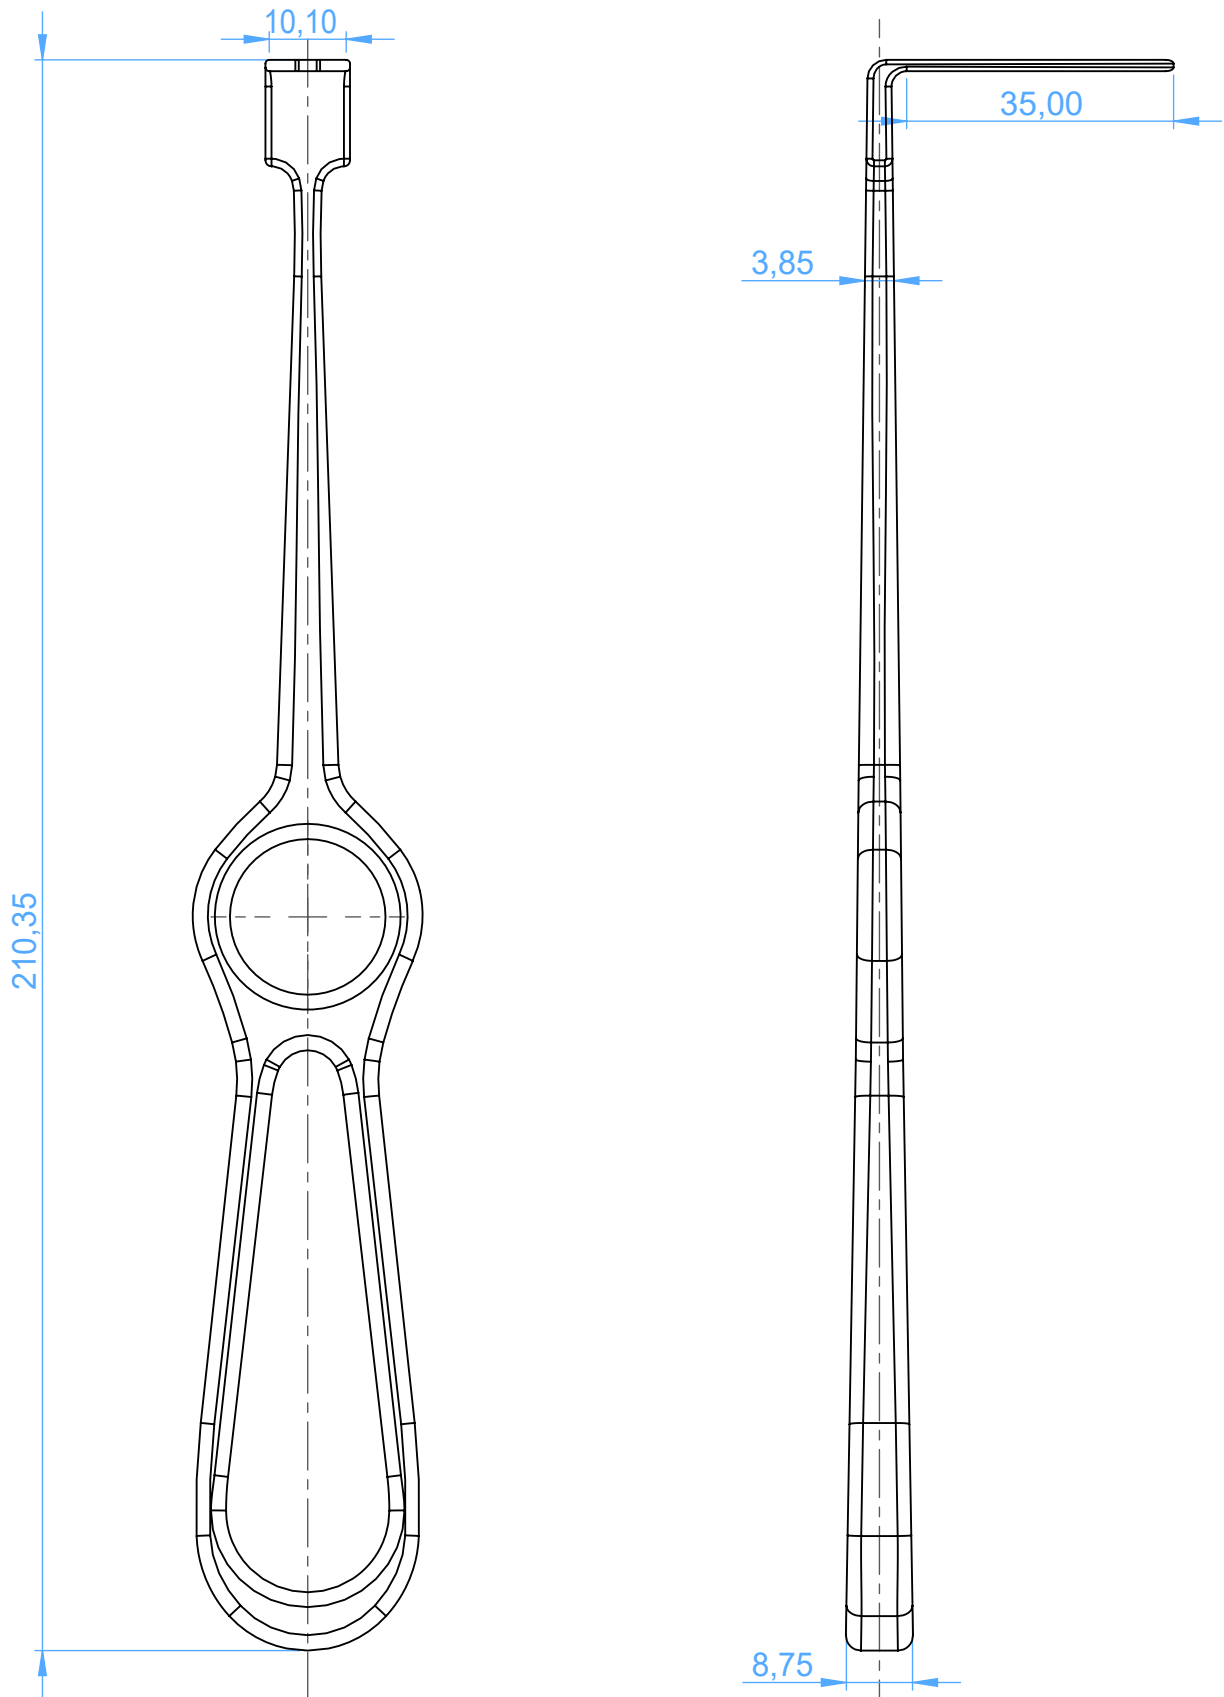

2626-1 - RETRACTORS / Divaricatori

ramus retractors for nasal spine

SCALE 1:1

ASA DENTAL
MAKE PEOPLE SMILE