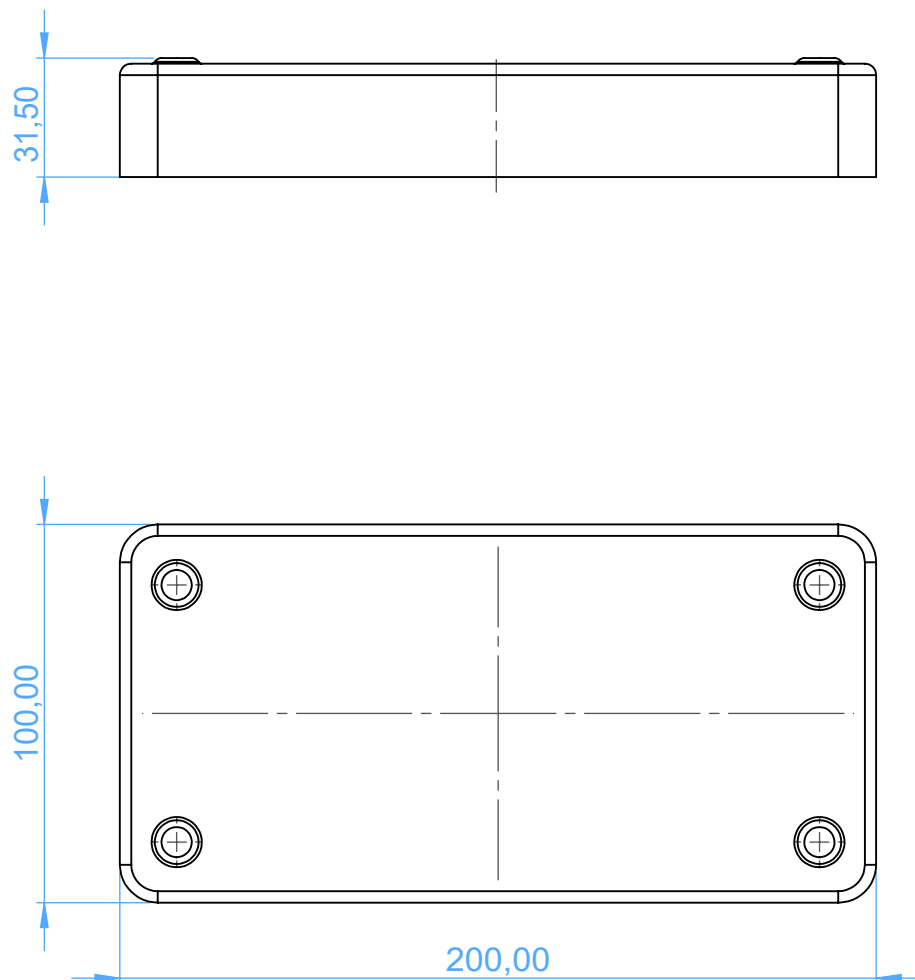

2700-L - STAINLESS STEEL INSTRUMENT TRAYS/Vassoi portastrumenti in acciaio inox

non-perforated base

SCALE 1:2