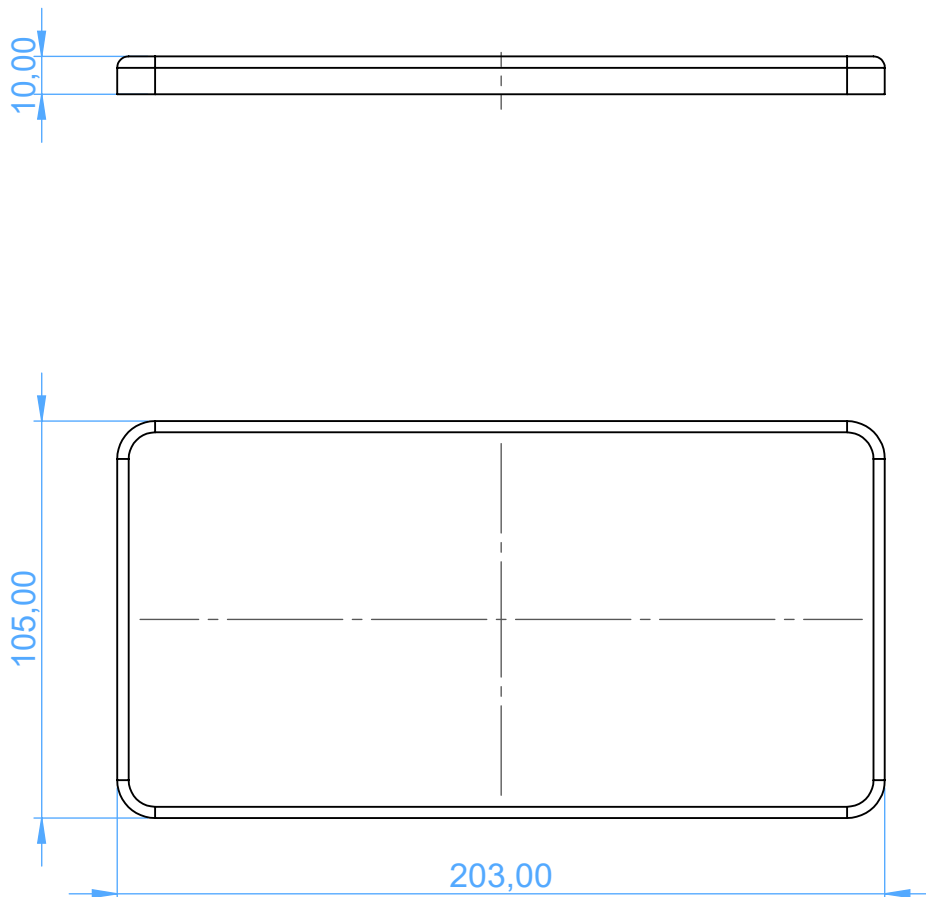

2700-U - STAINLESS STEEL INSTRUMENT TRAYS/Vassoi portastrumenti in acciaio inox

non-perforated lid

SCALE 1:2