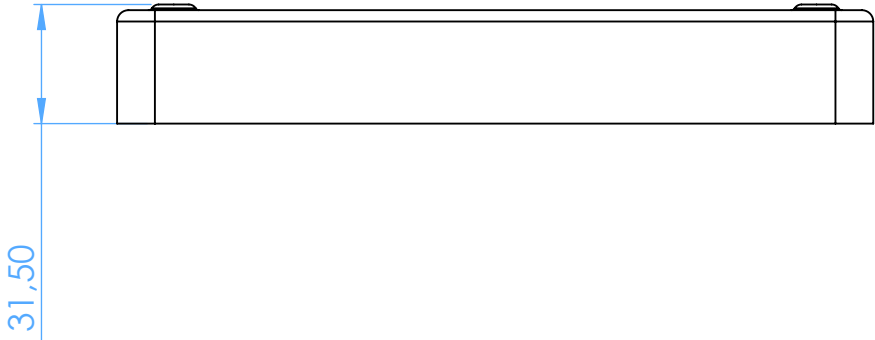

2702-L - Vassoio Portastrumenti in All. - Aluminum Instrument Trays

200x100x30 Base Vassoio Forata - Perforated Base

SCALE 1:2