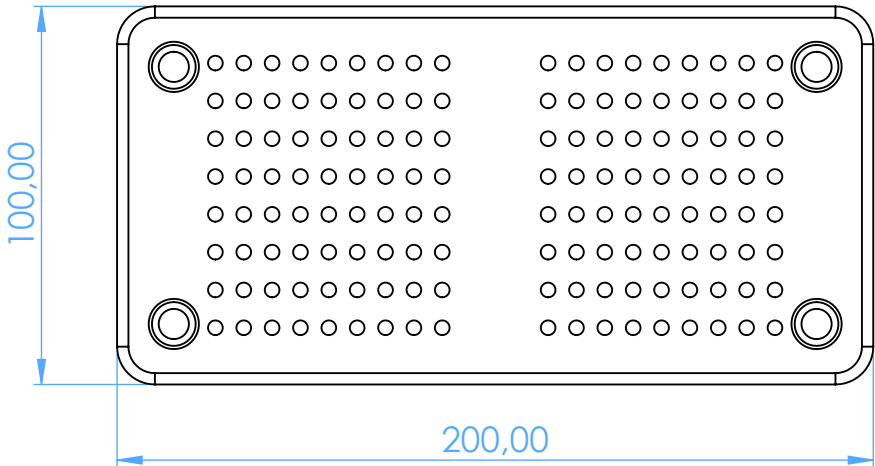

2702-L - Vassoio Portastrumenti in All. - Aluminum Instrument Trays

200x100x30 Base Vassoio Forata - Perforated Base

SCALE 1:2