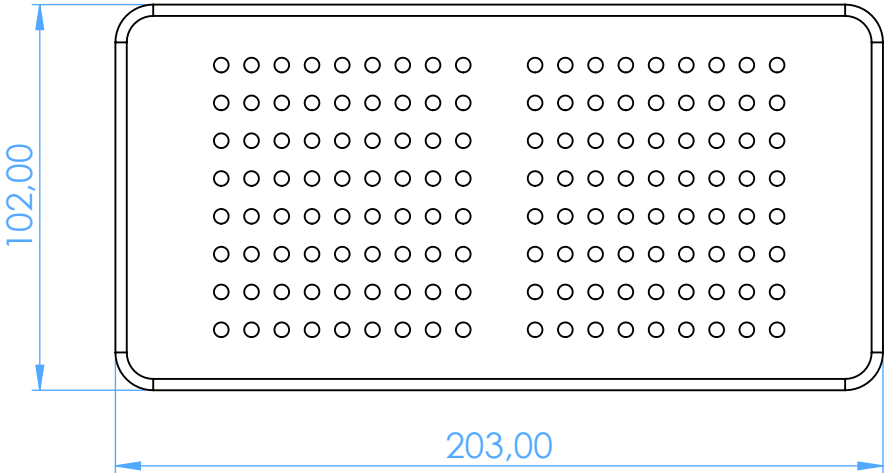

2702-U - Vassoio Portastrumenti in All. - Aluminum Instrument Trays

200x100x30 Base Vassoio Forata - Perforated Base

SCALE 1:2