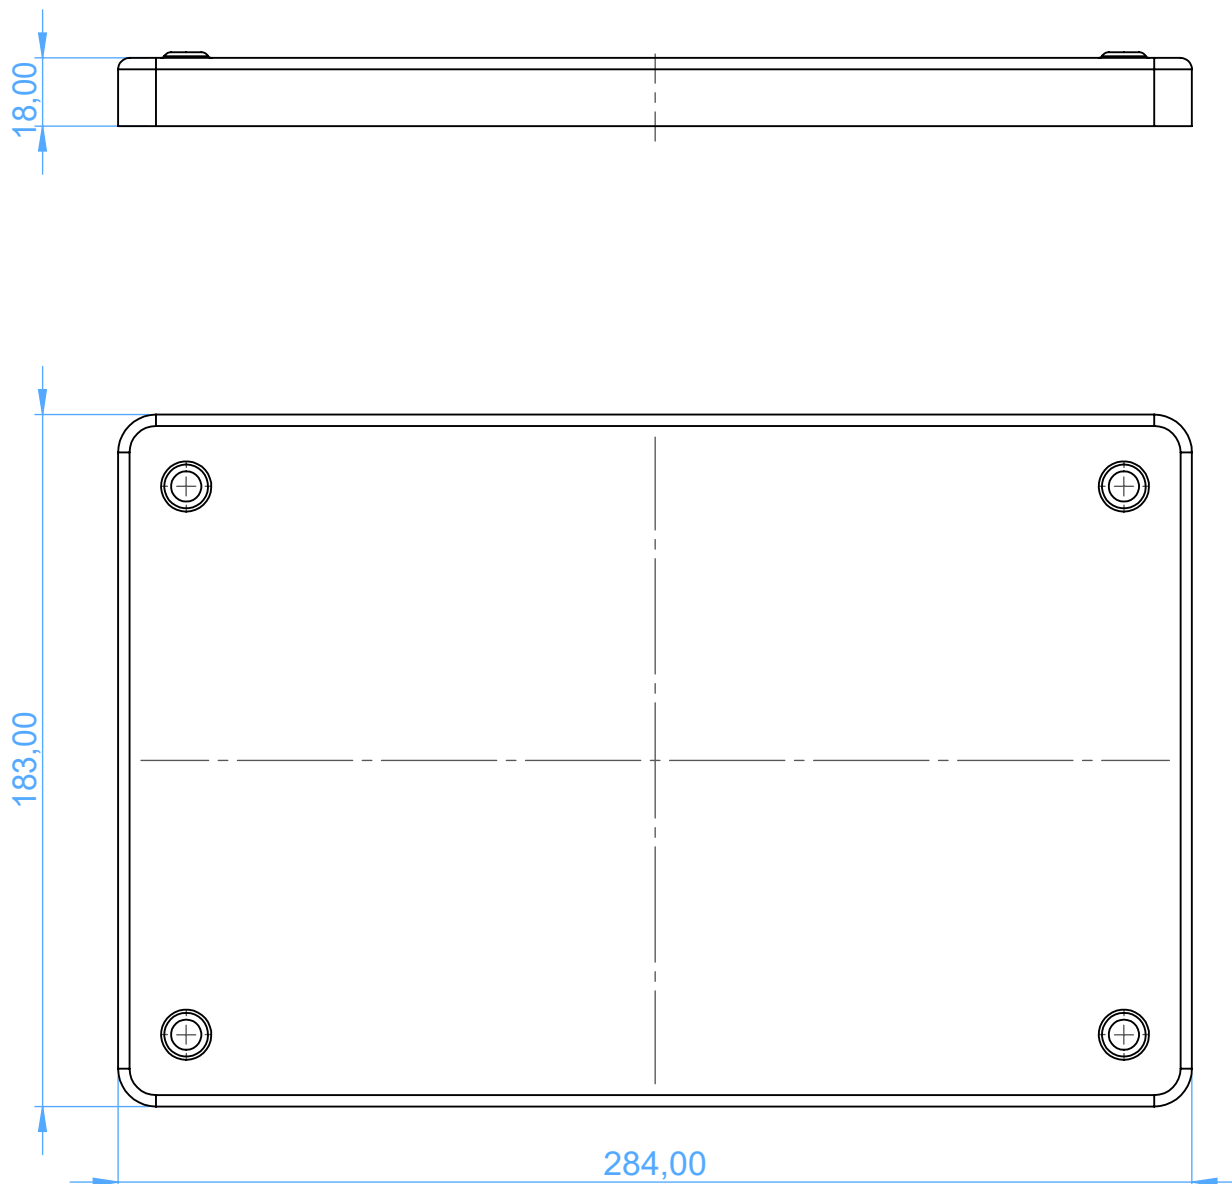

2720-L - STAINLESS STEEL INSTRUMENT TRAYS/Vassoi portastrumenti in acciaio inox

non-perforated base

SCALE 1:2