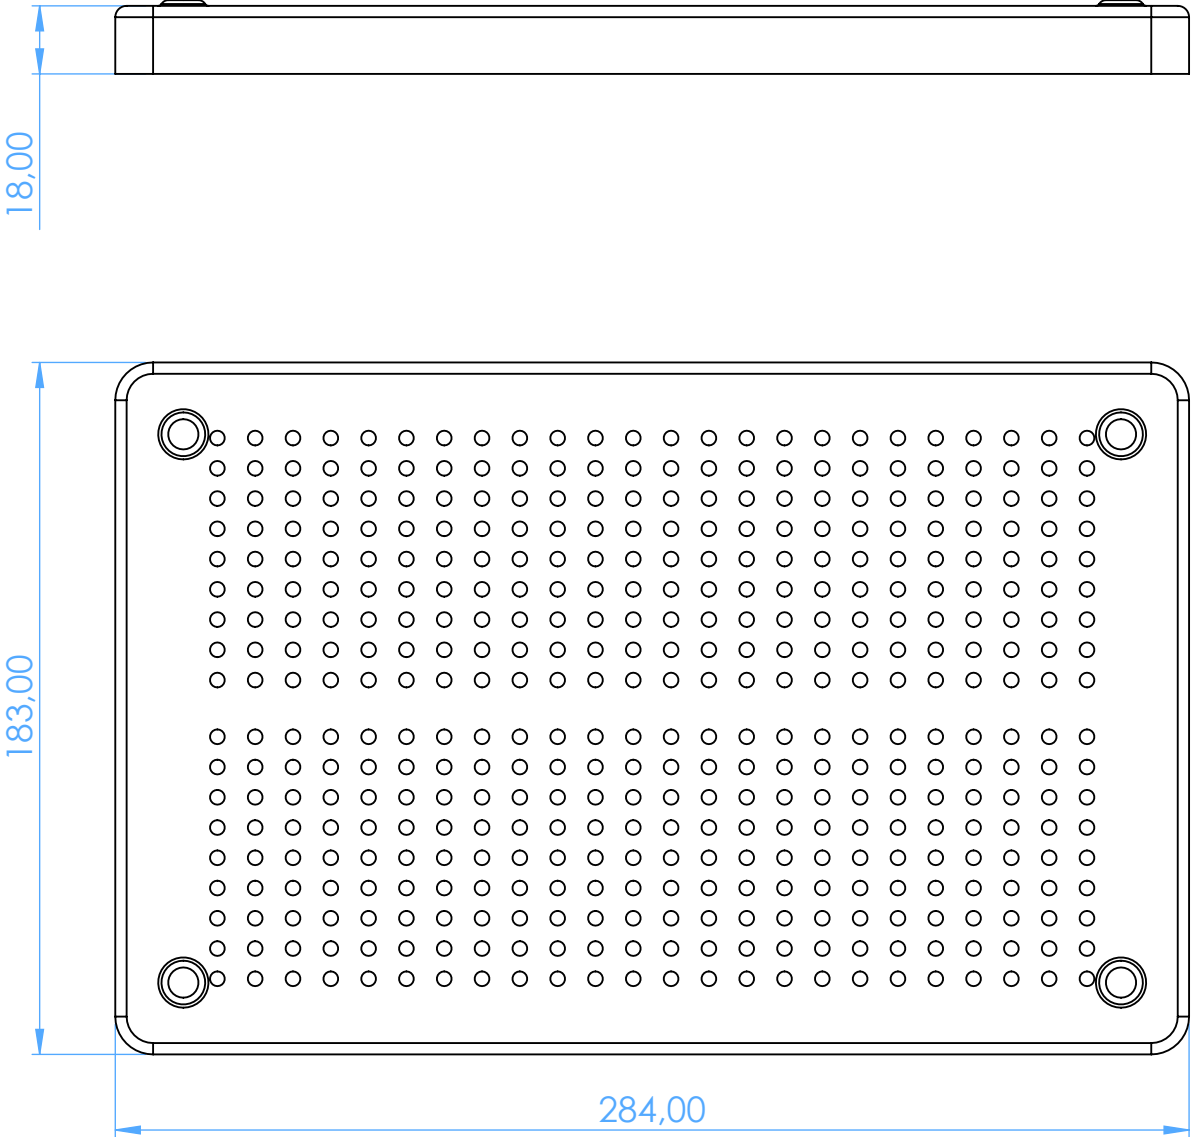

# 2721-L - Vassoio Portastrumenti in All. - Aluminum Instrument Trays

284x183x17 Base Vassoio Forata - Perforated Base

SCALE 1:2