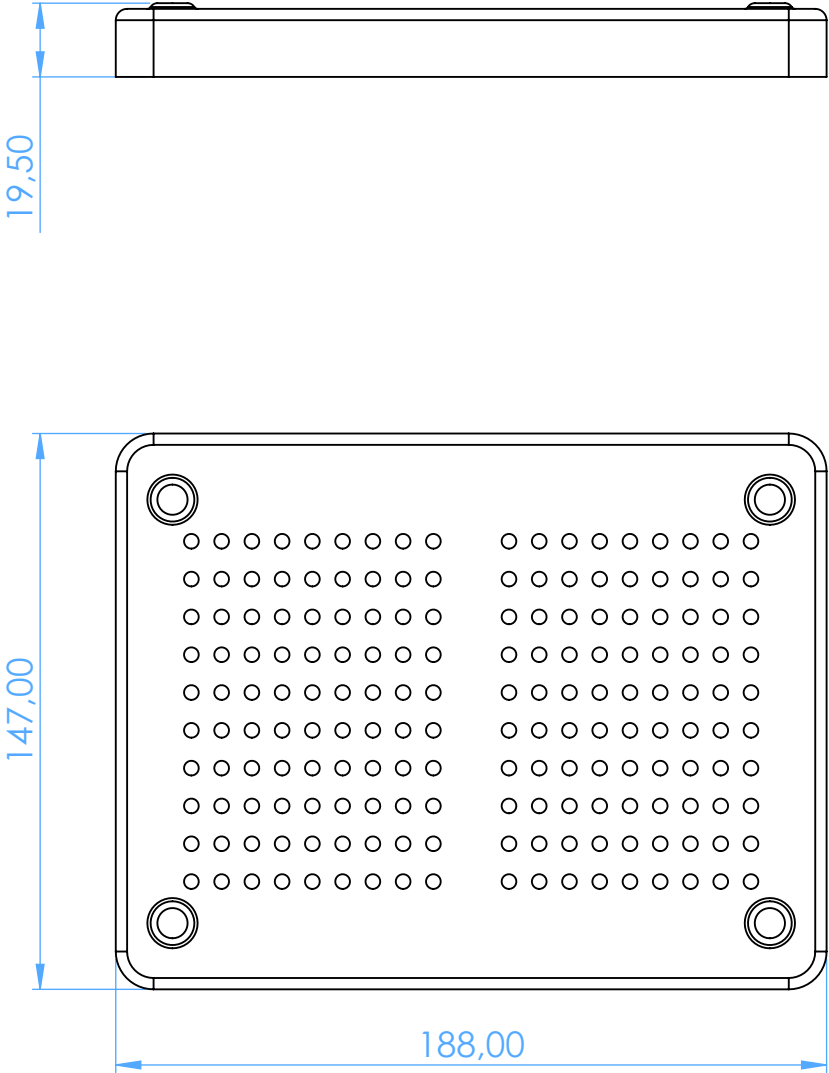

2723-L - Vassoio Portastrumenti in All. - Aluminum Instrument Trays

183x142x17 Base Vassoio Forata - Perforated Base

SCALE 1:2