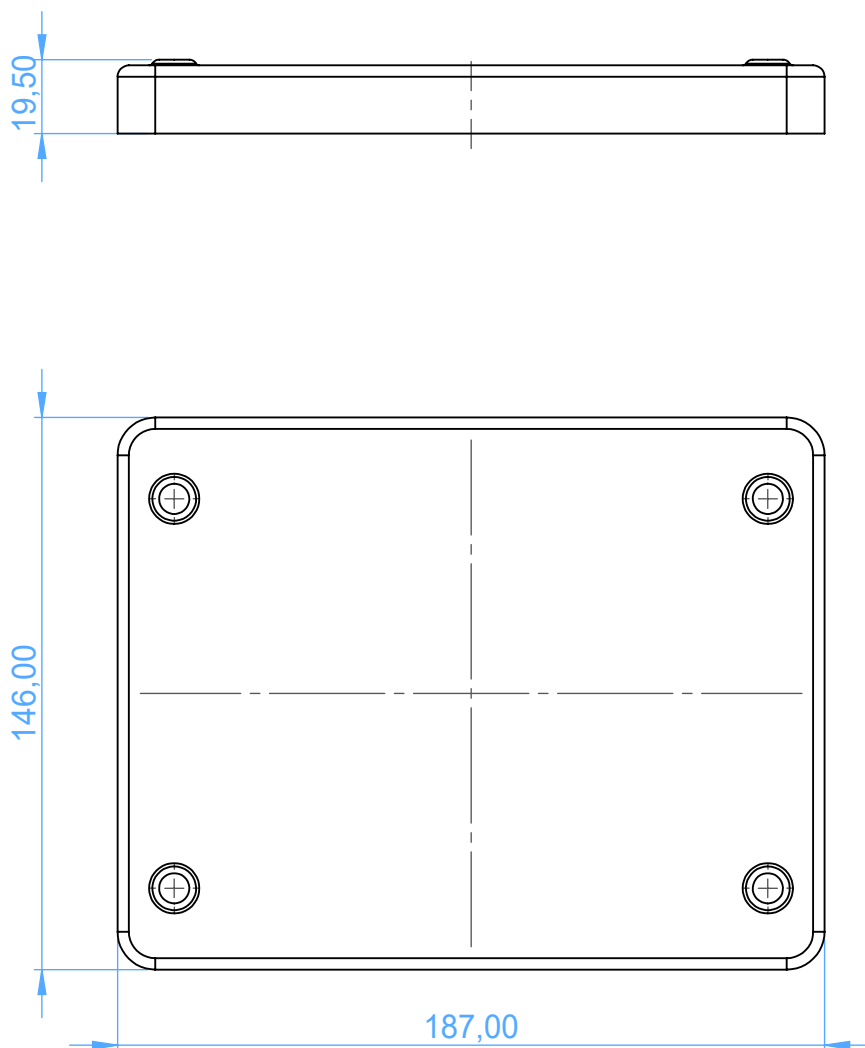

2724-L - STAINLESS STEEL INSTRUMENT TRAYS/Vassoi portastrumenti in acciaio inox

non-perforated base

SCALE 1:2