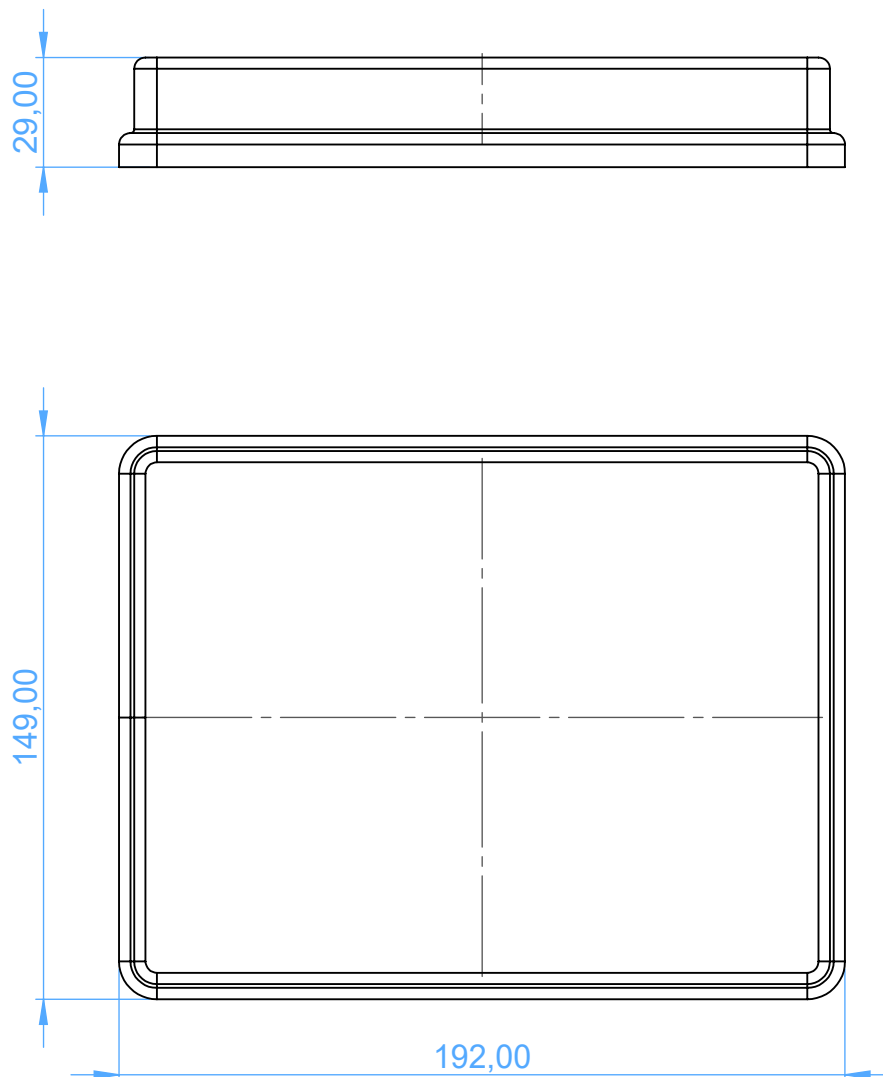

2724-U - STAINLESS STEEL INSTRUMENT TRAYS/Vassoi portastrumenti in acciaio inox

non-perforated lid

SCALE 1:2