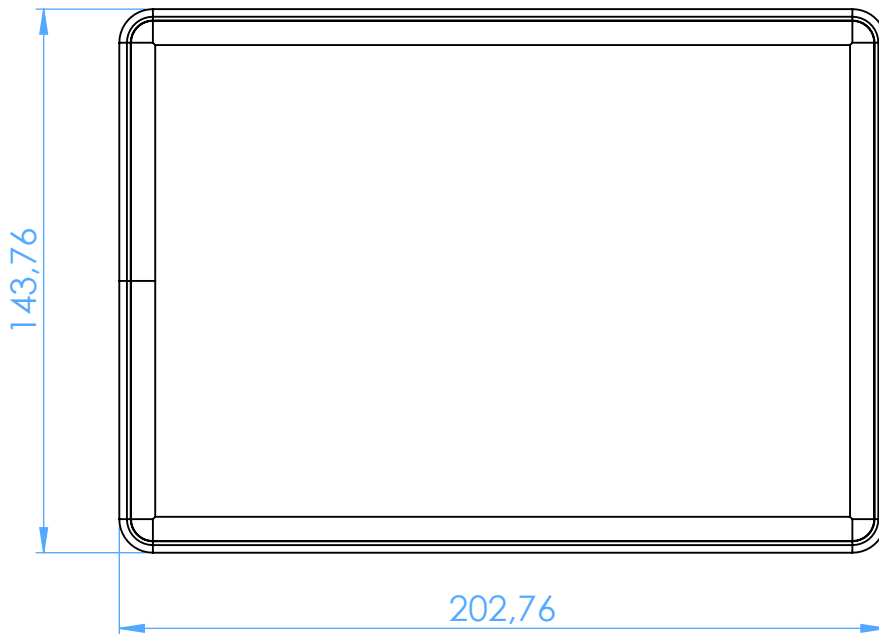

# 2737-1 - Bacinella Inox - Stainless Steel Tray

200x150

SCALE 1:2