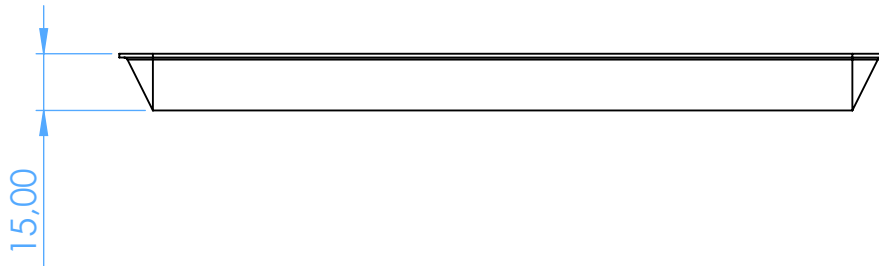

# 2737-1 - Bacinella Inox - Stainless Steel Tray

200x150

SCALE 1:2