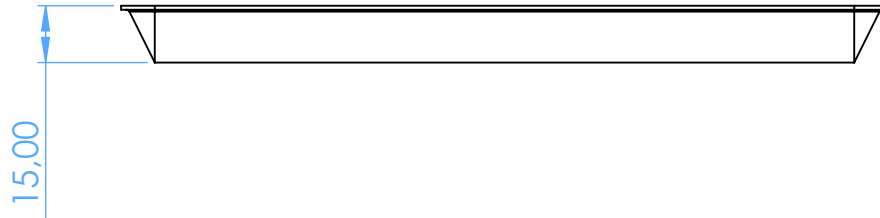

2737-2 - Bacinella Inox - Stainless Steel Tray

200x100

SCALE 1:2