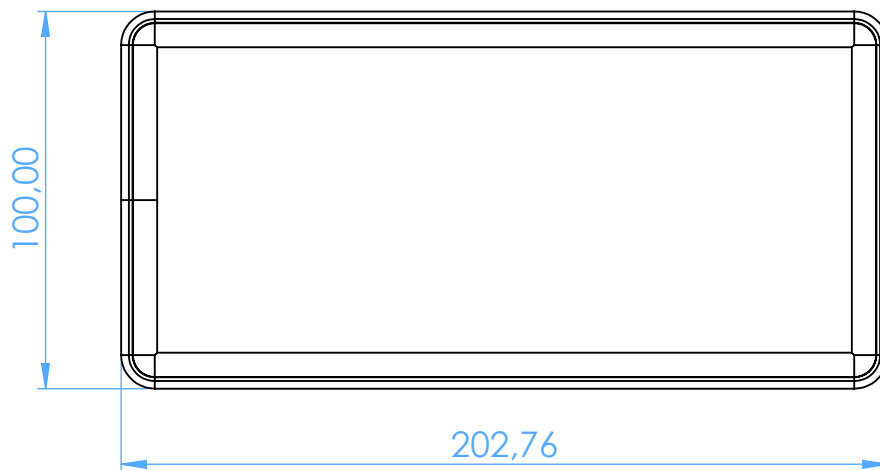

2737-2 - Bacinella Inox - Stainless Steel Tray

200x100

SCALE 1:2